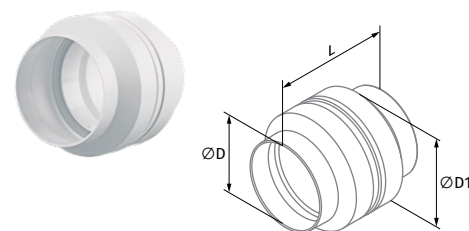

### Flexible round duct connector RSVN

- Connection of flexible round ducts.
- Made of white PVC.
- Cover the connector with air duct and fix it with clamps.

Model	Ø D [mm]	L [mm]
BlauPlast RSVN 100	100	77
BlauPlast RSVN 125	125	77

### Round duct connector with a condensation trap RVC

- Connection of various diameter air ducts.
- Prevents small amounts of condensate from dripping down the air duct.
- Made of white plastic.

Model	Ø D [mm]	Ø D1 [mm]	L [mm]
BlauPlast RVC 100	100	129	136
BlauPlast RVC 125	125	154	136
BlauPlast RVC 150	150	209	153

### Bend 90° RB

- Direct connection with round RR ducts
- Made of white plastic

Model	Ø D (Inner) [mm]	Ø D (Outer) [mm]	H [mm]
BlauPlast RB 100/90°	97	100	137
BlauPlast RB 125/90°	122	125	164
BlauPlast RB 150/90°	147	150	189
BlauPlast RB 200/90°	197	200	241