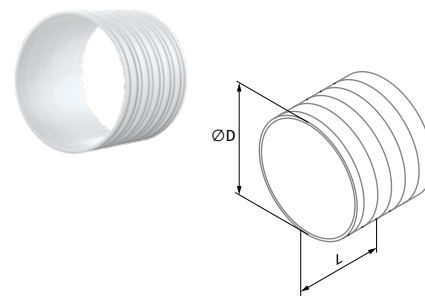

## ROUND PLASTIC DUCT SYSTEM

### Flexible round duct connector RSVN

- Connection of flexible round ducts.
- Made of white PVC.
- Cover the connector with air duct and fix it with clamps.

Model	Ø D [mm]	L [mm]
BlauPlast RSVN 100	100	77
BlauPlast RSVN 125	125	77

### Round duct connector with a condensation trap RVC

- Connection of various diameter air ducts.
- Prevents small amounts of condensate from dripping down the air duct.
- Made of white plastic.

Model	Ø D [mm]	Ø D1 [mm]	L [mm]
BlauPlast RVC 100	100	129	136
BlauPlast RVC 125	125	154	136
BlauPlast RVC 150	150	209	153

### Bend 90° RB

- Direct connection with round RR ducts
- Made of white plastic

Model	Ø D (Inner) [mm]	Ø D (Outer) [mm]	H [mm]
BlauPlast RB 100/90°	97	100	137
BlauPlast RB 125/90°	122	125	164
BlauPlast RB 150/90°	147	150	189
BlauPlast RB 200/90°	197	200	241