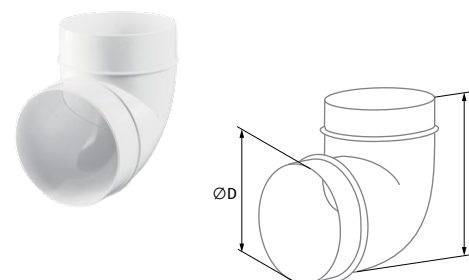

### Flexible round duct connector RSVN

- Connection of flexible round ducts.
- Made of white PVC.
- Cover the connector with air duct and fix it with clamps.

Model	Ø D [mm]	L [mm]
BlauPlast RSVN 100	100	77
BlauPlast RSVN 125	125	77

### Round duct connector with a condensation trap RVC

- Connection of various diameter air ducts.
- Prevents small amounts of condensate from dripping down the air duct.
- Made of white plastic.

Model	Ø D [mm]	Ø D1 [mm]	L [mm]
BlauPlast RVC 100	100	129	136
BlauPlast RVC 125	125	154	136
BlauPlast RVC 150	150	209	153

### Bend 90° RB

- Direct connection with round RR ducts
- Made of white plastic

Model	Ø D (Inner) [mm]	Ø D (Outer) [mm]	H [mm]
BlauPlast RB 100/90°	97	100	137
BlauPlast RB 125/90°	122	125	164
BlauPlast RB 150/90°	147	150	189
BlauPlast RB 200/90°	197	200	241