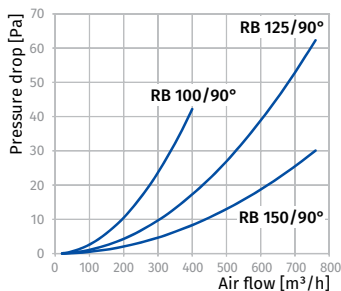

### Round duct connector with a condensation trap RVC

- Connection of various diameter air ducts.
- Prevents small amounts of condensate from dripping down the air duct.
- Made of white plastic.

Model	Ø D [mm]	Ø D1 [mm]	L [mm]
BlauPlast RVC 100	100	129	136
BlauPlast RVC 125	125	154	136
BlauPlast RVC 150	150	209	153

### Bend 90° RB

- Direct connection with round RR ducts
- Made of white plastic

Model	Ø D (Inner) [mm]	Ø D (Outer) [mm]	H [mm]
BlauPlast RB 100/90°	97	100	137
BlauPlast RB 125/90°	122	125	164
BlauPlast RB 150/90°	147	150	189
BlauPlast RB 200/90°	197	200	241