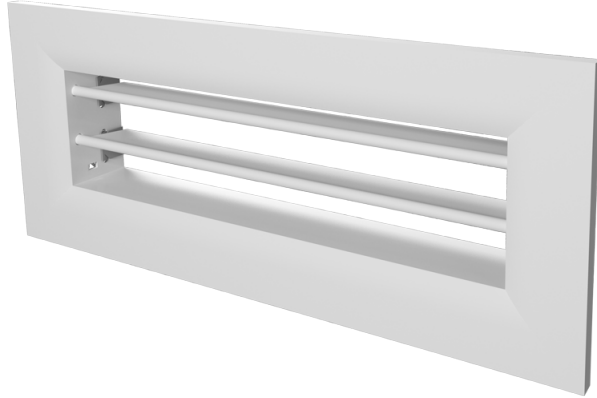

## Wall grilles

Supply or exhaust ventilation systems of residential spaces. Installed into wall-mounted connectors

- Casing material: Aluminium

### Lineup

BlauFast GW 200x55 01

BlauFast GW 234x70 01

BlauFast GW 300x55 01