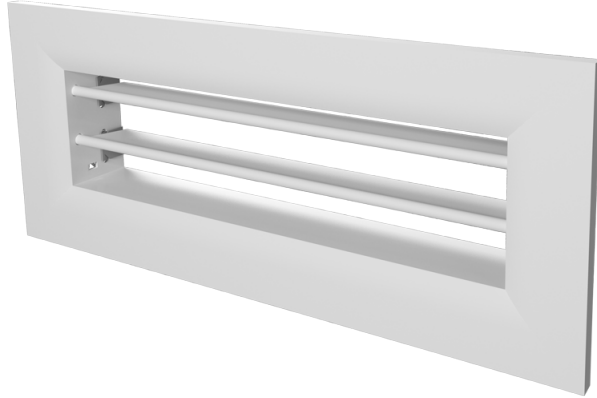

Wall grilles

Supply or exhaust ventilation systems of residential spaces. Installed into wall-mounted connectors

- Casing material: Aluminium

Lineup

BlauFast GW 200x55 01

BlauFast GW 234x70 01

BlauFast GW 300x55 01