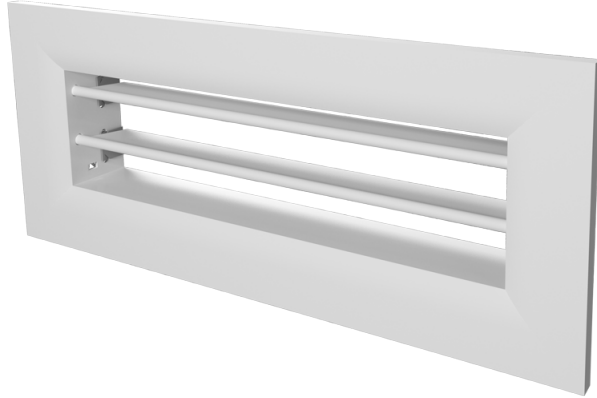

# Wall grilles

Supply or exhaust ventilation systems of residential spaces. Installed into wall-mounted connectors

- Casing material: Aluminium

## Lineup

BlauFast GW 200x55 01

BlauFast GW 234x70 01

BlauFast GW 300x55 01