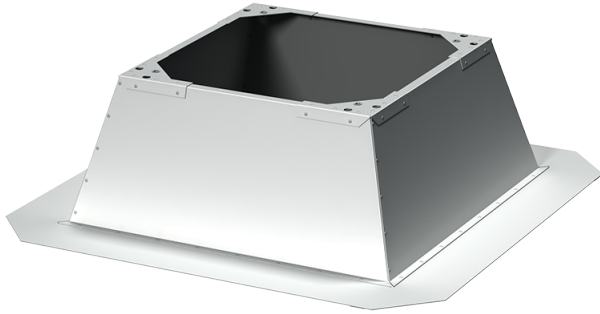

# MRIDL

Mounting frames

- Casing material: Galvanized steel

## Lineup

MRIDL 220-225

MRIDL 250-315

MRIDL 355-400

MRIDL 450-500

MRIDL 560

MRIDL 630

MRIDL 710-800