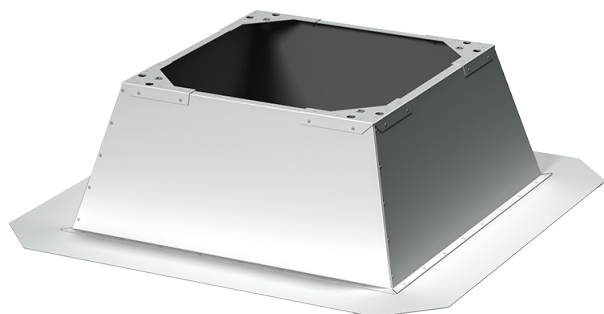

MRIDL

Mounting frames

- Casing material: Galvanized steel

Lineup

MRIDL 220-225

MRIDL 250-315

MRIDL 355-400

MRIDL 450-500

MRIDL 560

MRIDL 630

MRIDL 710-800

MRIDL 900

MRIDL 1000-1100