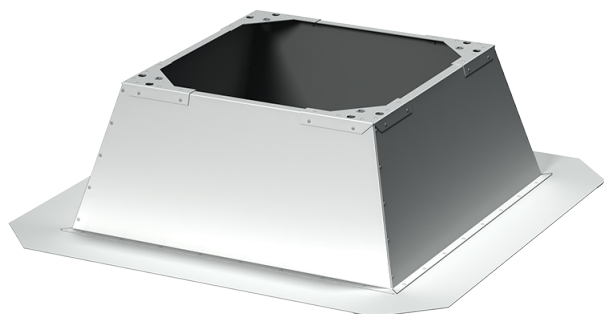

# MRIDL

Mounting frames

- Casing material: Galvanized steel

## Lineup

MRIDL 220-225

MRIDL 250-315

MRIDL 355-400

MRIDL 450-500

MRIDL 560

MRIDL 630

MRIDL 710-800