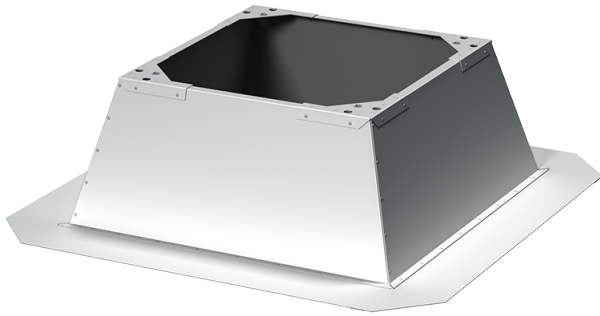

MRDL

Mounting frames

- Casing material: Galvanized steel

Lineup

MRDL 220-225

MRDL 250-315

MRDL 355-400

MRDL 450-500

MRDL 560

MRDL 630

MRDL 710-800

MRDL 900

MRDL 1000-1100