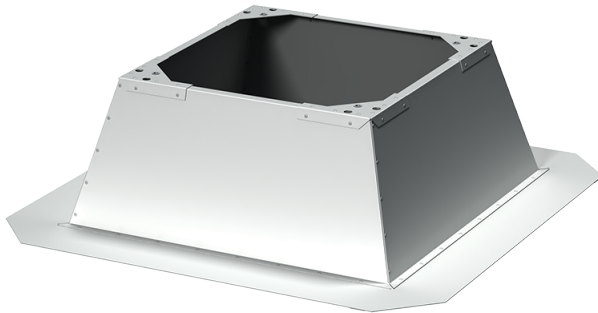

MRDL

Mounting frames

- Casing material: Galvanized steel

Lineup

MRDL 220-225

MRDL 250-315

MRDL 355-400

MRDL 450-500

MRDL 560

MRDL 630

MRDL 710-800

MRDL 900

MRDL 1000-1100