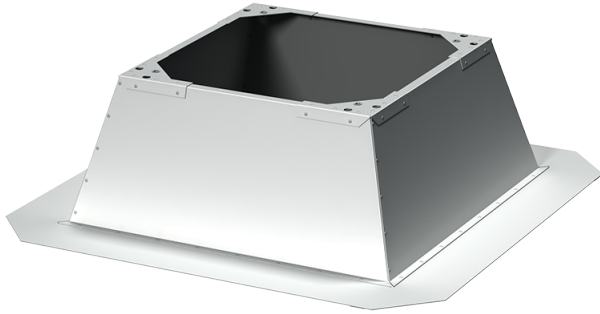

MRDL

Mounting frames

- Casing material: Galvanized steel

Lineup

MRDL 220-225

MRDL 250-315

MRDL 355-400

MRDL 450-500

MRDL 560

MRDL 630

MRDL 710-800

MRDL 900

MRDL 1000-1100