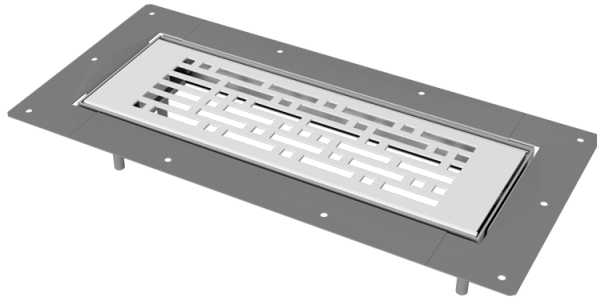

Floor grilles

Supply or exhaust ventilation systems of residential spaces. Installed into floor-mounted connectors

- Casing material: Stainless steel

Lineup

BlauFast GF 300x100 03

BlauFast GF 300x100 07

BlauFast GF 300x100 10

BlauFast GF 300x100 12