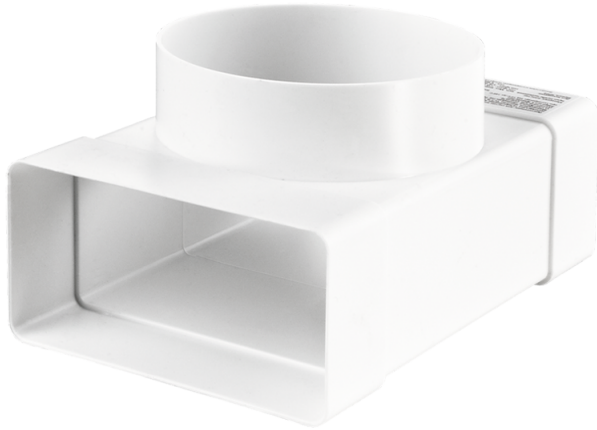

BlauPlast FRT

Flat to round connector

- Casing material: Plastic

Lineup

BlauPlast FRT 100/110x55

BlauPlast FRT 125/60x204