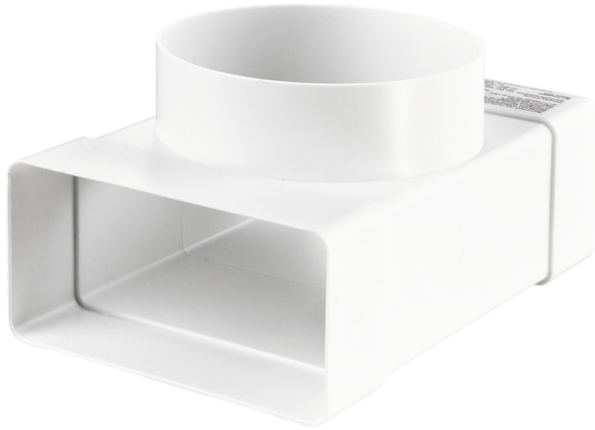

# BlauPlast FRT

Flat to round connector

- Casing material: Plastic

## Lineup

BlauPlast FRT 100/110x55

BlauPlast FRT 125/60x204