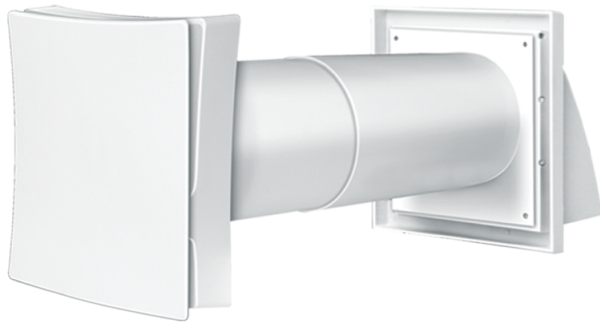

WHM 100 DK

Wall vent for natural supply ventilation

	Unit of measurement	WHM 100 DK
--	---------------------	------------

Dimensions