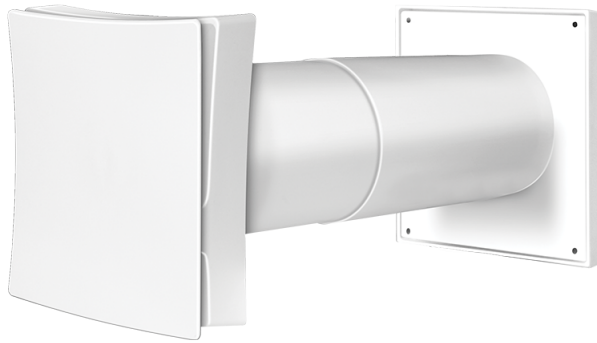

# WHM 100 D

Wall vent for natural supply ventilation

	Unit of measurement	WHM 100 D
--	---------------------	-----------

## Dimensions