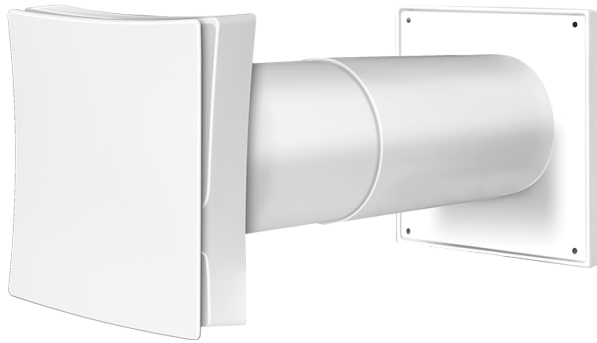

WHM 100 D

Wall vent for natural supply ventilation

	Unit of measurement	WHM 100 D
--	---------------------	-----------

Dimensions