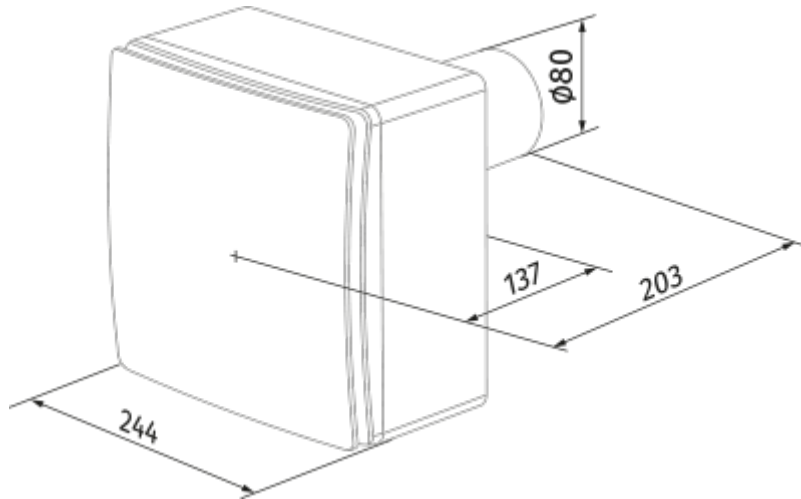

# Valeo-E 75/100 K TR

Mono-pipe ventilation exhaust centrifugal fans

- Maximum airflow: 100
- Sound pressure level LpA at 3 m: 38
- Control: Wired control panel
- Casing material: Plastic
- Backdraft protection: Backdraft damper
- Motion sensor
- Timer: Built-in

	Unit of measurement	Valeo-E 75/100 K TR	
Connected air duct size	mm	80	
Speed	-	2	
Minimum supply voltage	V	220	
Maximum supply voltage	V	240	
Power supply frequency	Hz	50	
Rated power	W	24	29
Unit current	A	0.11	0.13
Maximum airflow	m <sup>3</sup> /h	75	100
Sound pressure level LpA at 3 m	dB(A)	29	38
Weight	kg	2.7	
Ambient air temperature min	°C	1	
Ambient air temperature max	°C	40	
Ingress protection rating	-	IP55	

## Dimensions