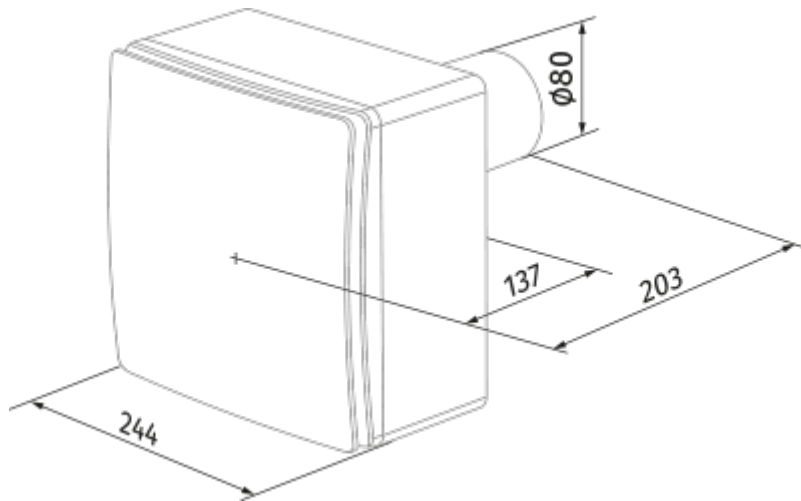

Valeo-E 75/100 K T

Mono-pipe ventilation exhaust centrifugal fans

- Maximum airflow: 100
- Sound pressure level LpA at 3 m: 38
- Control: Wired control panel
- Casing material: Plastic
- Backdraft protection: Backdraft damper
- Timer: Built-in

	Unit of measurement	Valeo-E 75/100 K T	
Connected air duct size	mm	80	
Speed	-	2	
Minimum supply voltage	V	220	
Maximum supply voltage	V	240	
Power supply frequency	Hz	50	
Rated power	W	24	29
Unit current	A	0.11	0.13
Maximum airflow	m ³ /h	75	100
Sound pressure level LpA at 3 m	dB(A)	29	38
Weight	kg	2.7	
Ambient air temperature min	°C	1	
Ambient air temperature max	°C	40	
Ingress protection rating	-	IP55	

Dimensions

Accessories

Speed control switches

Name	Photo	Description
CDP-3/5		Multi-speed switch