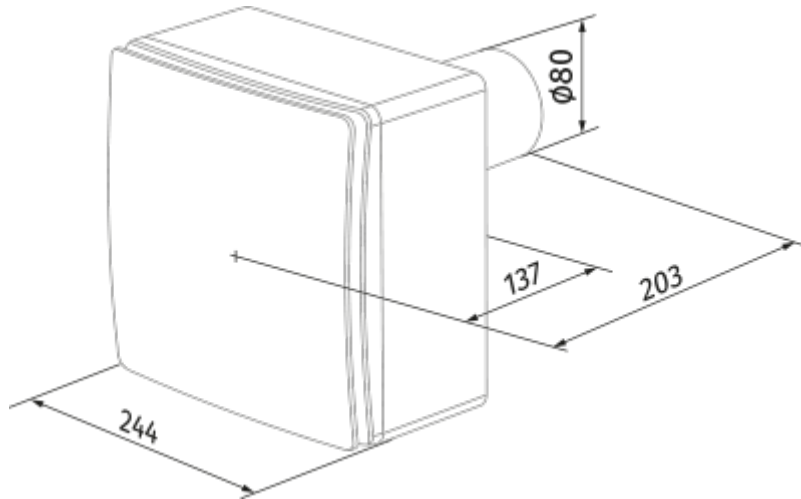

Valeo-E 75/100 K T

Mono-pipe ventilation exhaust centrifugal fans

- Maximum airflow: 100
- Sound pressure level LpA at 3 m: 38
- Control: Wired control panel
- Casing material: Plastic
- Backdraft protection: Backdraft damper
- Timer: Built-in

	Unit of measurement	Valeo-E 75/100 K T	
Connected air duct size	mm	80	
Speed	-	2	
Minimum supply voltage	V	220	
Maximum supply voltage	V	240	
Power supply frequency	Hz	50	
Rated power	W	24	29
Unit current	A	0.11	0.13
Maximum airflow	m ³ /h	75	100
Sound pressure level LpA at 3 m	dB(A)	29	38
Weight	kg	2.7	
Ambient air temperature min	°C	1	
Ambient air temperature max	°C	40	
Ingress protection rating	-	IP55	

Dimensions

Accessories

Other accessories

Name	Photo	Description
CDP-3/5		Multi-speed switch