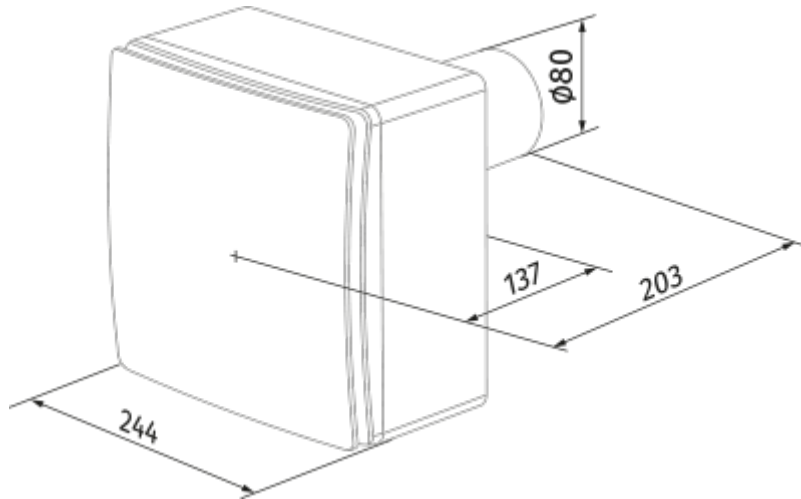

Valeo-E 75/100 K T

Mono-pipe ventilation exhaust centrifugal fans

- Maximum airflow: 100
- Sound pressure level LpA at 3 m: 38
- Control: Wired control panel
- Casing material: Plastic
- Backdraft protection: Backdraft damper
- Timer: Built-in

	Unit of measurement	Valeo-E 75/100 K T	
Connected air duct size	mm	80	
Speed	-	2	
Minimum supply voltage	V	220	
Maximum supply voltage	V	240	
Power supply frequency	Hz	50	
Rated power	W	24	29
Unit current	A	0.11	0.13
Maximum airflow	m ³ /h	75	100
Sound pressure level LpA at 3 m	dB(A)	29	38
Weight	kg	2.7	
Ambient air temperature min	°C	1	
Ambient air temperature max	°C	40	
Ingress protection rating	-	IP55	

Dimensions

Accessories

Speed control switches

Name	Photo	Description
CDP-3/5		Multi-speed switch