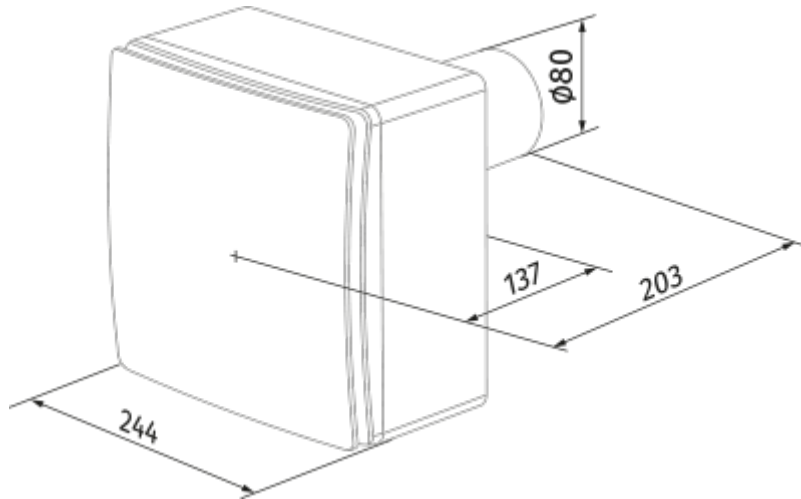

Valeo-E 75/100 K I

Mono-pipe ventilation exhaust centrifugal fans

- Maximum airflow: 100
- Sound pressure level LpA at 3 m: 38
- Control: Wired control panel
- Casing material: Plastic
- Backdraft protection: Backdraft damper

	Unit of measurement	Valeo-E 75/100 K I	
Connected air duct size	mm	80	
Speed	-	2	
Minimum supply voltage	V	220	
Maximum supply voltage	V	240	
Power supply frequency	Hz	50	
Rated power	W	24	29
Unit current	A	0.11	0.13
Maximum airflow	m ³ /h	75	100
Sound pressure level LpA at 3 m	dB(A)	29	38
Weight	kg	2.7	
Ambient air temperature min	°C	1	
Ambient air temperature max	°C	40	
Ingress protection rating	-	IP55	

Dimensions

Accessories

Other accessories

Name	Photo	Description
CDP-3/5		Multi-speed switch