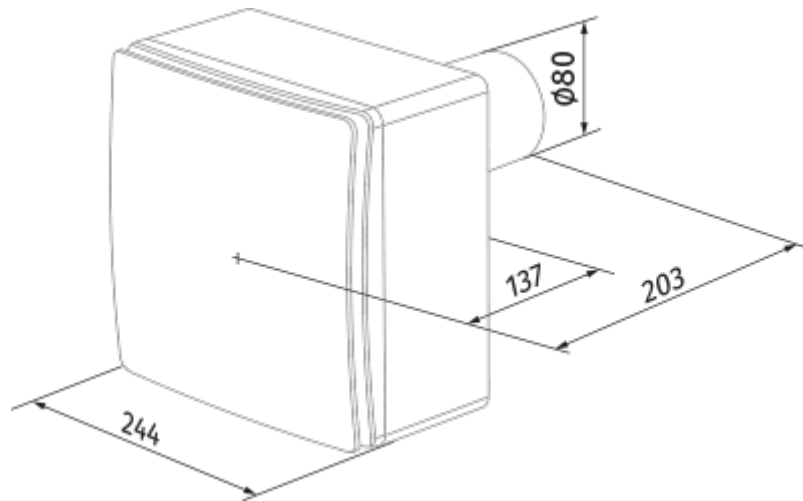

# Valeo-E 75/100 K I

Mono-pipe ventilation exhaust centrifugal fans

- Maximum airflow: 100
- Sound pressure level LpA at 3 m: 38
- Control: Wired control panel
- Casing material: Plastic
- Backdraft protection: Backdraft damper

	Unit of measurement	Valeo-E 75/100 K I	
Connected air duct size	mm	80	
Speed	-	2	
Minimum supply voltage	V	220	
Maximum supply voltage	V	240	
Power supply frequency	Hz	50	
Rated power	W	24	29
Unit current	A	0.11	0.13
Maximum airflow	m <sup>3</sup> /h	75	100
Sound pressure level LpA at 3 m	dB(A)	29	38
Weight	kg	2.7	
Ambient air temperature min	°C	1	
Ambient air temperature max	°C	40	
Ingress protection rating	-	IP55	

## Dimensions