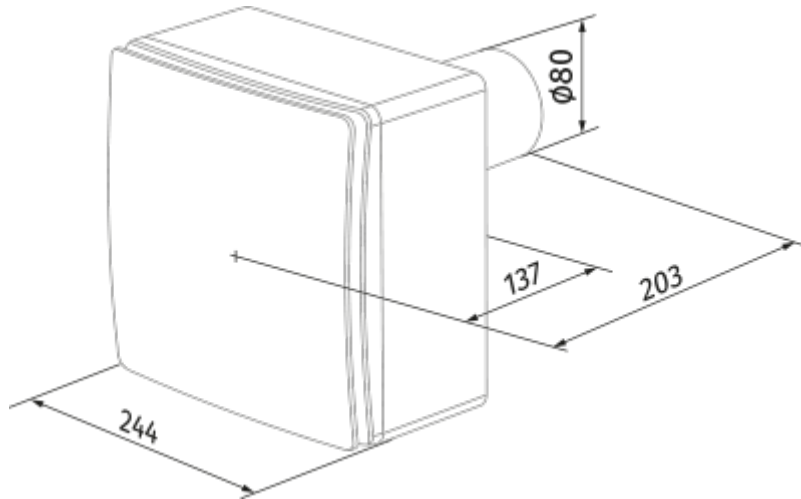

Valeo-E 75/100 K I

Mono-pipe ventilation exhaust centrifugal fans

- Maximum airflow: 100
- Sound pressure level LpA at 3 m: 38
- Control: Wired control panel
- Casing material: Plastic
- Backdraft protection: Backdraft damper

	Unit of measurement	Valeo-E 75/100 K I	
Connected air duct size	mm	80	
Speed	-	2	
Minimum supply voltage	V	220	
Maximum supply voltage	V	240	
Power supply frequency	Hz	50	
Rated power	W	24	29
Unit current	A	0.11	0.13
Maximum airflow	m ³ /h	75	100
Sound pressure level LpA at 3 m	dB(A)	29	38
Weight	kg	2.7	
Ambient air temperature min	°C	1	
Ambient air temperature max	°C	40	
Ingress protection rating	-	IP55	

Dimensions

Accessories

Speed control switches

Name	Photo	Description
CDP-3/5		Multi-speed switch