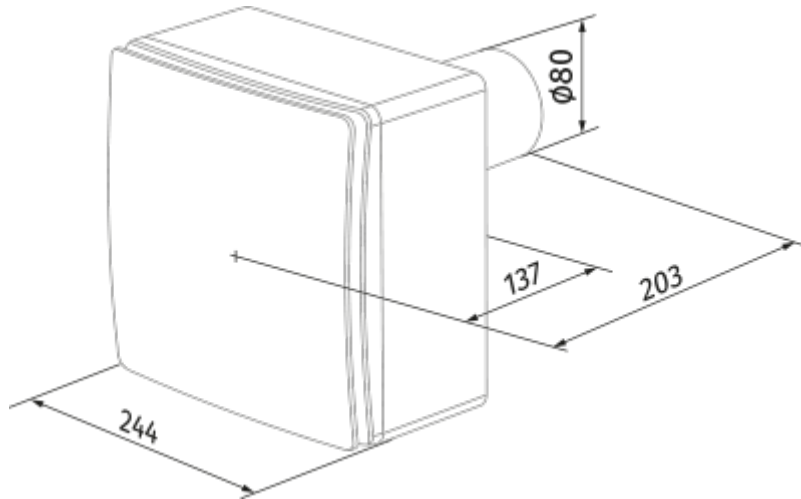

Valeo-E 75/100 K H

Mono-pipe ventilation exhaust centrifugal fans

- Maximum airflow: 100
- Sound pressure level LpA at 3 m: 38
- Control: Wired control panel
- Casing material: Plastic
- Backdraft protection: Backdraft damper
- Humidity sensor: Built-in

	Unit of measurement	Valeo-E 75/100 K H	
Connected air duct size	mm	80	
Speed	-	2	
Minimum supply voltage	V	220	
Maximum supply voltage	V	240	
Power supply frequency	Hz	50	
Rated power	W	24	29
Unit current	A	0.11	0.13
Maximum airflow	m ³ /h	75	100
Sound pressure level LpA at 3 m	dB(A)	29	38
Weight	kg	2.7	
Ambient air temperature min	°C	1	
Ambient air temperature max	°C	40	
Ingress protection rating	-	IP55	

Dimensions

Accessories

Other accessories

Name	Photo	Description
CDP-3/5		Multi-speed switch