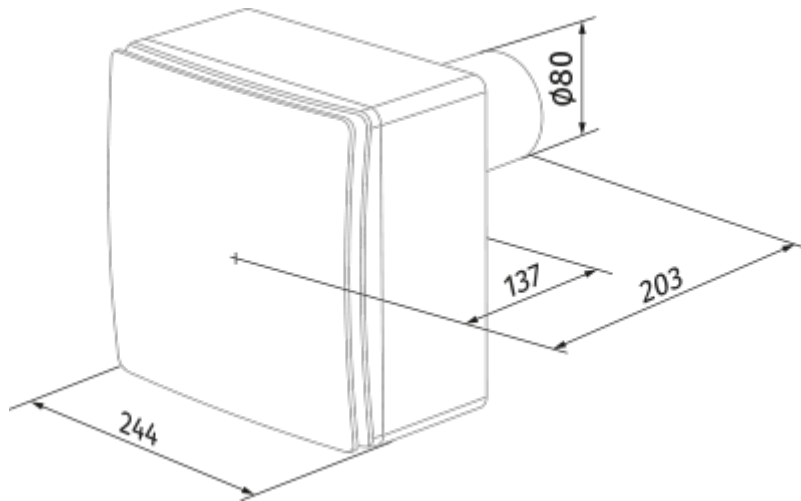

Valeo-E 75/100 K H

Mono-pipe ventilation exhaust centrifugal fans

- Maximum airflow: 100
- Sound pressure level LpA at 3 m: 38
- Control: Wired control panel
- Casing material: Plastic
- Backdraft protection: Backdraft damper
- Humidity sensor: Built-in

	Unit of measurement	Valeo-E 75/100 K H	
Connected air duct size	mm	80	
Speed	-	2	
Minimum supply voltage	V	220	
Maximum supply voltage	V	240	
Power supply frequency	Hz	50	
Rated power	W	24	29
Unit current	A	0.11	0.13
Maximum airflow	m ³ /h	75	100
Sound pressure level LpA at 3 m	dB(A)	29	38
Weight	kg	2.7	
Ambient air temperature min	°C	1	
Ambient air temperature max	°C	40	
Ingress protection rating	-	IP55	

Dimensions

Accessories

Speed control switches

Name	Photo	Description
CDP-3/5		Multi-speed switch