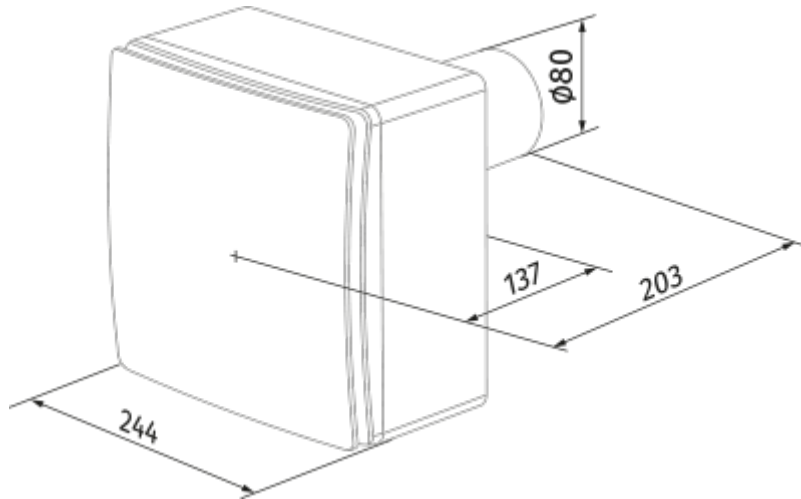

Valeo-E 75/100 K

Mono-pipe ventilation exhaust centrifugal fans

- Maximum airflow: 100
- Sound pressure level LpA at 3 m: 38
- Control: Wired control panel
- Casing material: Plastic
- Backdraft protection: Backdraft damper

	Unit of measurement	Valeo-E 75/100 K	
Connected air duct size	mm	80	
Speed	-	2	
Minimum supply voltage	V	220	
Maximum supply voltage	V	240	
Power supply frequency	Hz	50	
Rated power	W	24	29
Unit current	A	0.11	0.13
Maximum airflow	m ³ /h	75	100
Sound pressure level LpA at 3 m	dB(A)	29	38
Weight	kg	2.7	
Ambient air temperature min	°C	1	
Ambient air temperature max	°C	40	
Ingress protection rating	-	IP55	

Dimensions

Accessories

Other accessories

Name	Photo	Description
CDP-3/5		Multi-speed switch