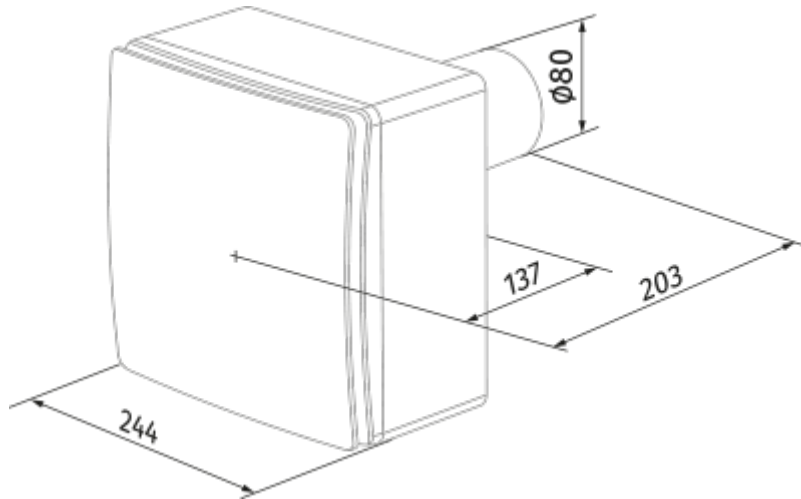

Valeo-E 75/100 K

Mono-pipe ventilation exhaust centrifugal fans

- Maximum airflow: 100
- Sound pressure level LpA at 3 m: 38
- Control: Wired control panel
- Casing material: Plastic
- Backdraft protection: Backdraft damper

	Unit of measurement	Valeo-E 75/100 K	
Connected air duct size	mm	80	
Speed	-	2	
Minimum supply voltage	V	220	
Maximum supply voltage	V	240	
Power supply frequency	Hz	50	
Rated power	W	24	29
Unit current	A	0.11	0.13
Maximum airflow	m ³ /h	75	100
Sound pressure level LpA at 3 m	dB(A)	29	38
Weight	kg	2.7	
Ambient air temperature min	°C	1	
Ambient air temperature max	°C	40	
Ingress protection rating	-	IP55	

Dimensions

Accessories

Speed control switches

Name	Photo	Description
CDP-3/5		Multi-speed switch