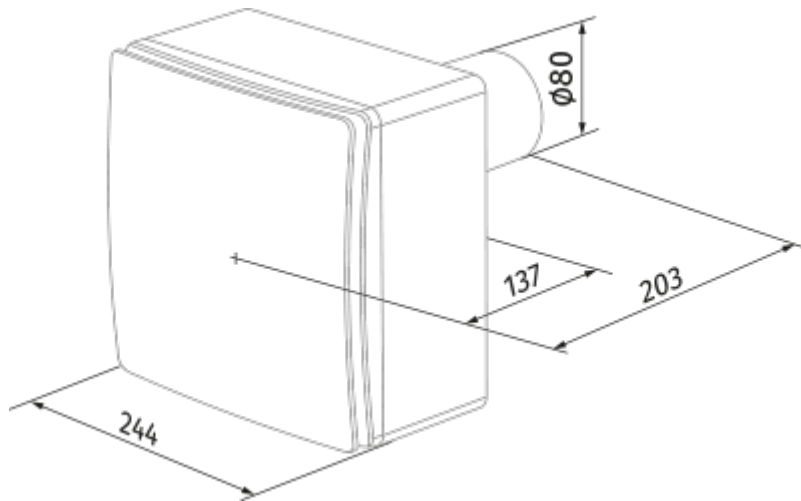

Valeo-E 75/100 K

Mono-pipe ventilation exhaust centrifugal fans

- Maximum airflow: 100
- Sound pressure level LpA at 3 m: 38
- Control: Wired control panel
- Casing material: Plastic
- Backdraft protection: Backdraft damper

	Unit of measurement	Valeo-E 75/100 K	
Connected air duct size	mm	80	
Speed	-	2	
Minimum supply voltage	V	220	
Maximum supply voltage	V	240	
Power supply frequency	Hz	50	
Rated power	W	24	29
Unit current	A	0.11	0.13
Maximum airflow	m ³ /h	75	100
Sound pressure level LpA at 3 m	dB(A)	29	38
Weight	kg	2.7	
Ambient air temperature min	°C	1	
Ambient air temperature max	°C	40	
Ingress protection rating	-	IP55	

Dimensions

Accessories

Speed control switches

Name	Photo	Description
CDP-3/5		Multi-speed switch