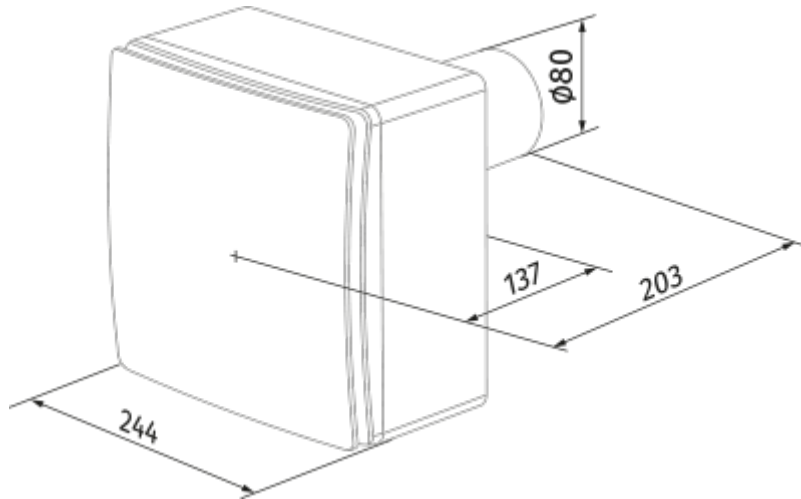

# Valeo-E 35/60 K TR

Mono-pipe ventilation exhaust centrifugal fans

- Maximum airflow: 63
- Sound pressure level LpA at 3 m: 36
- Control: Wired control panel
- Casing material: Plastic
- Backdraft protection: Backdraft damper
- Motion sensor
- Timer: Built-in

	Unit of measurement	Valeo-E 35/60 K TR	
Connected air duct size	mm	80	
Speed	-	2	
Minimum supply voltage	V	220	
Maximum supply voltage	V	240	
Power supply frequency	Hz	50	
Rated power	W	15	25
Unit current	A	0.12	0.14
Maximum airflow	m <sup>3</sup> /h	35	63
Sound pressure level LpA at 3 m	dB(A)	27	36
Weight	kg	2.7	
Ambient air temperature min	°C	1	
Ambient air temperature max	°C	40	
Ingress protection rating	-	IP55	

## Dimensions