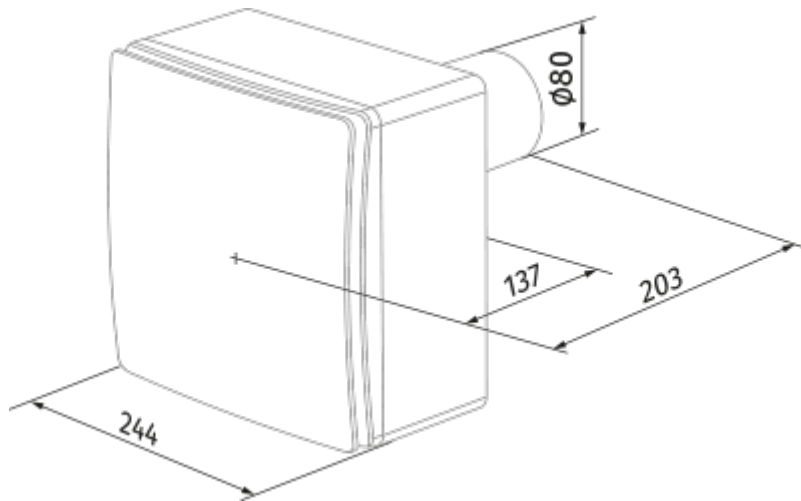

## Valeo-E 35/60 K TR

Mono-pipe ventilation exhaust centrifugal fans

- Maximum airflow: 63
- Sound pressure level LpA at 3 m: 36
- Control: Wired control panel
- Casing material: Plastic
- Backdraft protection: Backdraft damper
- Motion sensor
- Timer: Built-in

	Unit of measurement	Valeo-E 35/60 K TR	
Connected air duct size	mm	80	
Speed	-	2	
Minimum supply voltage	V	220	
Maximum supply voltage	V	240	
Power supply frequency	Hz	50	
Rated power	W	15	25
Unit current	A	0.12	0.14
Maximum airflow	m <sup>3</sup> /h	35	63
Sound pressure level LpA at 3 m	dB(A)	27	36
Weight	kg	2.7	
Ambient air temperature min	°C	1	
Ambient air temperature max	°C	40	
Ingress protection rating	-	IP55	

### Dimensions