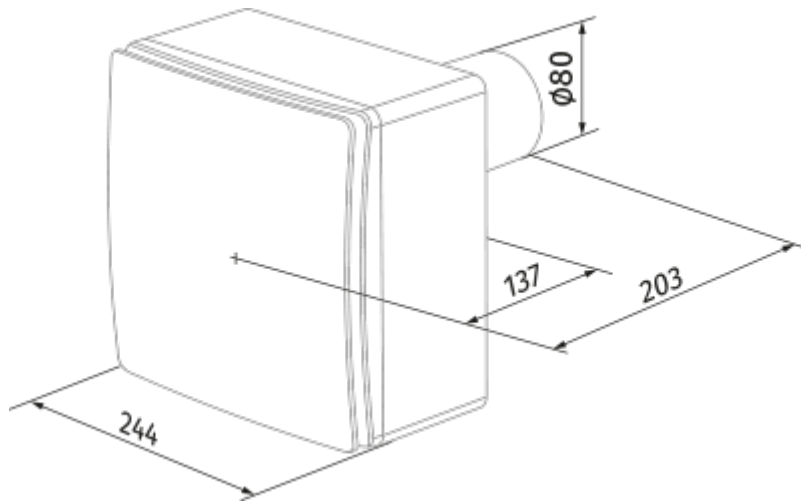

# Valeo-E 35/60 K TR

Mono-pipe ventilation exhaust centrifugal fans

- Maximum airflow: 63
- Sound pressure level LpA at 3 m: 36
- Control: Wired control panel
- Casing material: Plastic
- Backdraft protection: Backdraft damper
- Motion sensor
- Timer: Built-in

	Unit of measurement	Valeo-E 35/60 K TR	
Connected air duct size	mm	80	
Speed	-	2	
Minimum supply voltage	V	220	
Maximum supply voltage	V	240	
Power supply frequency	Hz	50	
Rated power	W	15	25
Unit current	A	0.12	0.14
Maximum airflow	m <sup>3</sup> /h	35	63
Sound pressure level LpA at 3 m	dB(A)	27	36
Weight	kg	2.7	
Ambient air temperature min	°C	1	
Ambient air temperature max	°C	40	
Ingress protection rating	-	IP55	

## Dimensions