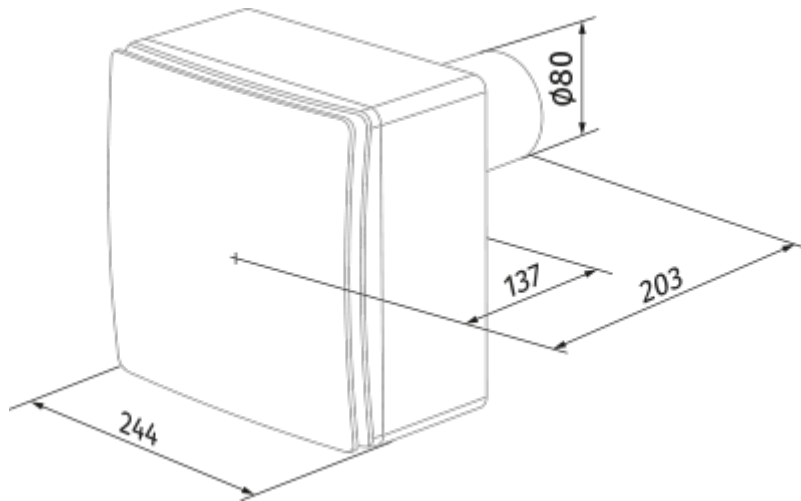

Valeo-E 35/60 K T

Mono-pipe ventilation exhaust centrifugal fans

- Maximum airflow: 63
- Sound pressure level LpA at 3 m: 36
- Control: Wired control panel
- Casing material: Plastic
- Backdraft protection: Backdraft damper
- Timer: Built-in

	Unit of measurement	Valeo-E 35/60 K T	
Connected air duct size	mm	80	
Speed	-	2	
Minimum supply voltage	V	220	
Maximum supply voltage	V	240	
Power supply frequency	Hz	50	
Rated power	W	15	25
Unit current	A	0.12	0.14
Maximum airflow	m ³ /h	35	63
Sound pressure level LpA at 3 m	dB(A)	27	36
Weight	kg	2.7	
Ambient air temperature min	°C	1	
Ambient air temperature max	°C	40	
Ingress protection rating	-	IP55	

Dimensions

Accessories

Speed control switches

Name	Photo	Description
CDP-3/5		Multi-speed switch