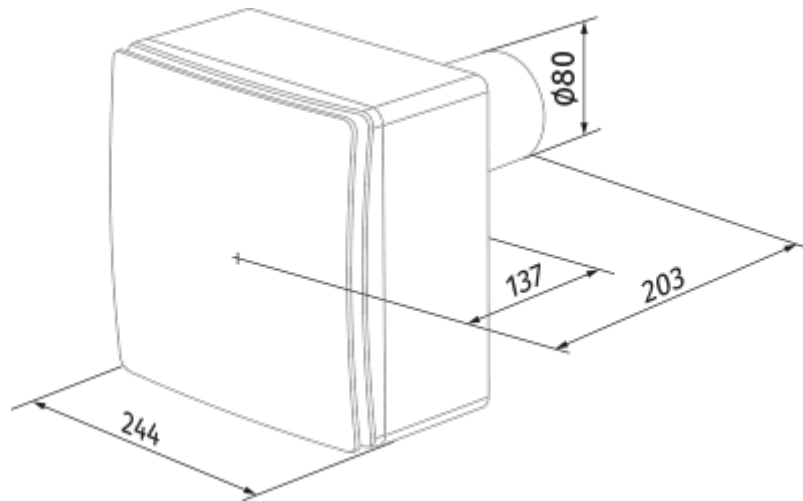

Valeo-E 35/60 K I

Mono-pipe ventilation exhaust centrifugal fans

- Maximum airflow: 63
- Sound pressure level LpA at 3 m: 36
- Control: Wired control panel
- Casing material: Plastic
- Backdraft protection: Backdraft damper

	Unit of measurement	Valeo-E 35/60 K I	
Connected air duct size	mm	80	
Speed	-	2	
Minimum supply voltage	V	220	
Maximum supply voltage	V	240	
Power supply frequency	Hz	50	
Rated power	W	15	25
Unit current	A	0.12	0.14
Maximum airflow	m ³ /h	35	63
Sound pressure level LpA at 3 m	dB(A)	27	36
Weight	kg	2.7	
Ambient air temperature min	°C	1	
Ambient air temperature max	°C	40	
Ingress protection rating	-	IP55	

Dimensions

Accessories

Speed control switches

Name	Photo	Description
CDP-3/5		Multi-speed switch