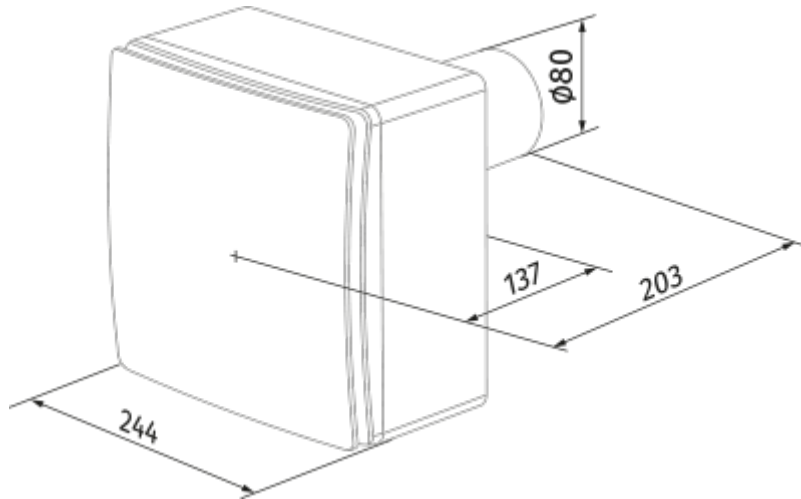

Valeo-E 35/60 K I

Mono-pipe ventilation exhaust centrifugal fans

- Maximum airflow: 63
- Sound pressure level LpA at 3 m: 36
- Control: Wired control panel
- Casing material: Plastic
- Backdraft protection: Backdraft damper

	Unit of measurement	Valeo-E 35/60 K I	
Connected air duct size	mm	80	
Speed	-	2	
Minimum supply voltage	V	220	
Maximum supply voltage	V	240	
Power supply frequency	Hz	50	
Rated power	W	15	25
Unit current	A	0.12	0.14
Maximum airflow	m ³ /h	35	63
Sound pressure level LpA at 3 m	dB(A)	27	36
Weight	kg	2.7	
Ambient air temperature min	°C	1	
Ambient air temperature max	°C	40	
Ingress protection rating	-	IP55	

Dimensions

Accessories

Other accessories

Name	Photo	Description
CDP-3/5		Multi-speed switch