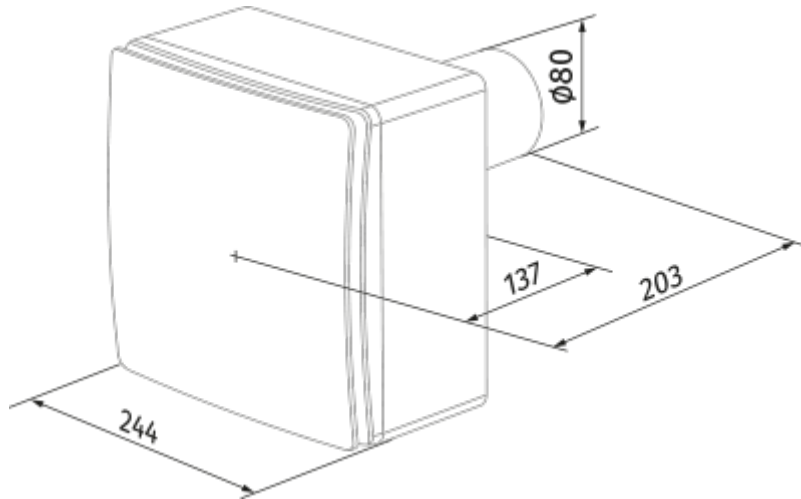

Valeo-E 35/60 K I

Mono-pipe ventilation exhaust centrifugal fans

- Maximum airflow: 63
- Sound pressure level LpA at 3 m: 36
- Control: Wired control panel
- Casing material: Plastic
- Backdraft protection: Backdraft damper

| | Unit of measurement | Valeo-E 35/60 K I | |
|---------------------------------|---------------------|-------------------|------|
| Connected air duct size | mm | 80 | |
| Speed | - | 2 | |
| Minimum supply voltage | V | 220 | |
| Maximum supply voltage | V | 240 | |
| Power supply frequency | Hz | 50 | |
| Rated power | W | 15 | 25 |
| Unit current | A | 0.12 | 0.14 |
| Maximum airflow | m ³ /h | 35 | 63 |
| Sound pressure level LpA at 3 m | dB(A) | 27 | 36 |
| Weight | kg | 2.7 | |
| Ambient air temperature min | °C | 1 | |
| Ambient air temperature max | °C | 40 | |
| Ingress protection rating | - | IP55 | |

Dimensions

Accessories

Speed control switches

| Name | Photo | Description |
|-------------------------|--|--------------------|
| CDP-3/5 |  | Multi-speed switch |