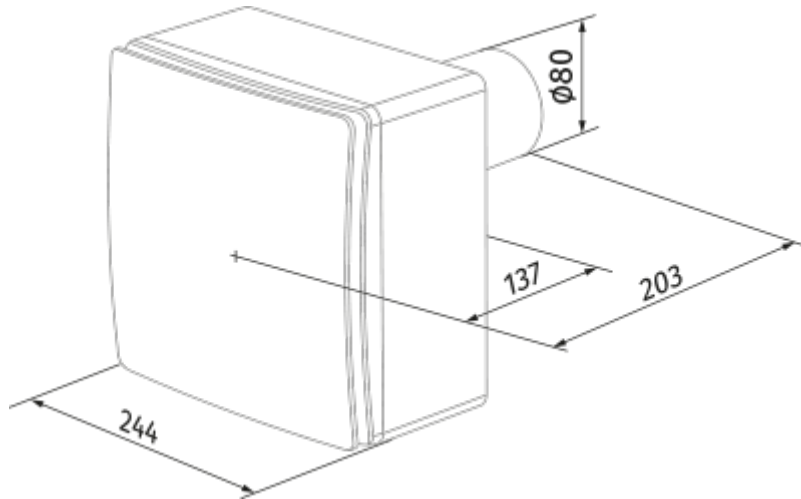

Valeo-E 35/60 K H

Mono-pipe ventilation exhaust centrifugal fans

- Maximum airflow: 63
- Sound pressure level LpA at 3 m: 36
- Control: Wired control panel
- Casing material: Plastic
- Backdraft protection: Backdraft damper
- Humidity sensor: Built-in

	Unit of measurement	Valeo-E 35/60 K H	
Connected air duct size	mm	80	
Speed	-	2	
Minimum supply voltage	V	220	
Maximum supply voltage	V	240	
Power supply frequency	Hz	50	
Rated power	W	15	25
Unit current	A	0.12	0.14
Maximum airflow	m ³ /h	35	63
Sound pressure level LpA at 3 m	dB(A)	27	36
Weight	kg	2.7	
Ambient air temperature min	°C	1	
Ambient air temperature max	°C	40	
Ingress protection rating	-	IP55	

Dimensions

Accessories

Other accessories

Name	Photo	Description
CDP-3/5		Multi-speed switch