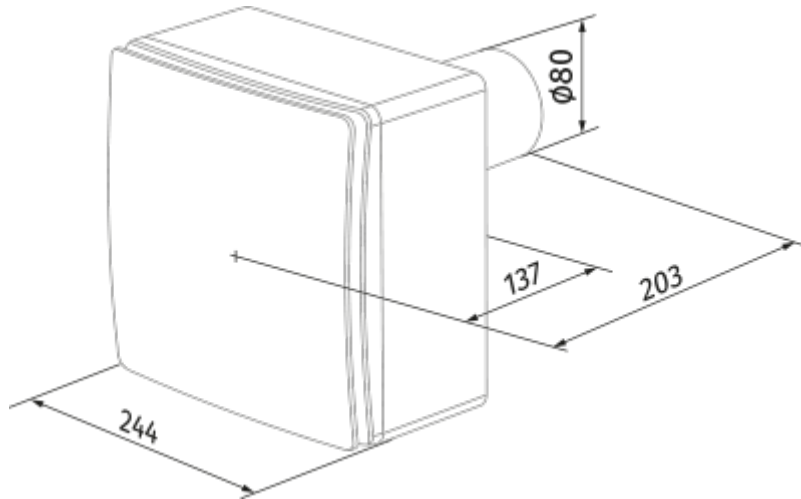

Valeo-E 35/60 K H

Mono-pipe ventilation exhaust centrifugal fans

- Maximum airflow: 63
- Sound pressure level LpA at 3 m: 36
- Control: Wired control panel
- Casing material: Plastic
- Backdraft protection: Backdraft damper
- Humidity sensor: Built-in

	Unit of measurement	Valeo-E 35/60 K H	
Connected air duct size	mm	80	
Speed	-	2	
Minimum supply voltage	V	220	
Maximum supply voltage	V	240	
Power supply frequency	Hz	50	
Rated power	W	15	25
Unit current	A	0.12	0.14
Maximum airflow	m ³ /h	35	63
Sound pressure level LpA at 3 m	dB(A)	27	36
Weight	kg	2.7	
Ambient air temperature min	°C	1	
Ambient air temperature max	°C	40	
Ingress protection rating	-	IP55	

Dimensions

Accessories

Speed control switches

Name	Photo	Description
CDP-3/5		Multi-speed switch