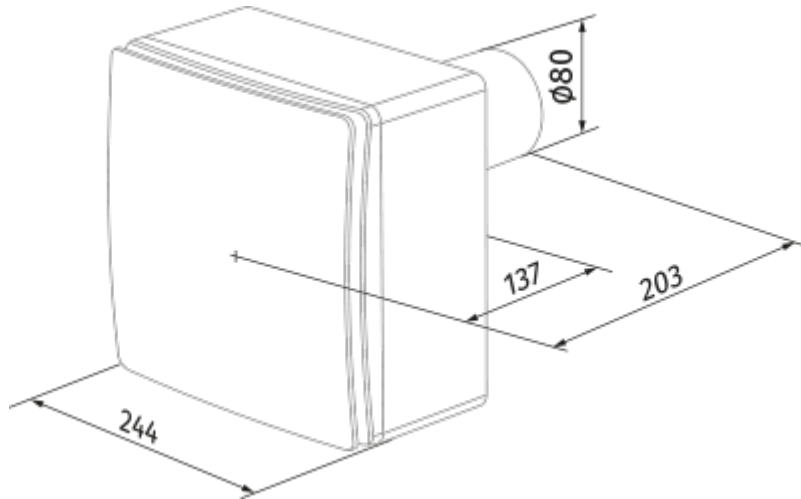

Valeo-E 35/60 K

Mono-pipe ventilation exhaust centrifugal fans

- Maximum airflow: 63
- Sound pressure level LpA at 3 m: 36
- Control: Wired control panel
- Casing material: Plastic
- Backdraft protection: Backdraft damper

	Unit of measurement	Valeo-E 35/60 K	
Connected air duct size	mm	80	
Speed	-	2	
Minimum supply voltage	V	220	
Maximum supply voltage	V	240	
Power supply frequency	Hz	50	
Rated power	W	15	25
Unit current	A	0.12	0.14
Maximum airflow	m ³ /h	35	63
Sound pressure level LpA at 3 m	dB(A)	27	36
Weight	kg	2.7	
Ambient air temperature min	°C	1	
Ambient air temperature max	°C	40	
Ingress protection rating	-	IP55	

Dimensions

Accessories

Other accessories

Name	Photo	Description
CDP-3/5		Multi-speed switch