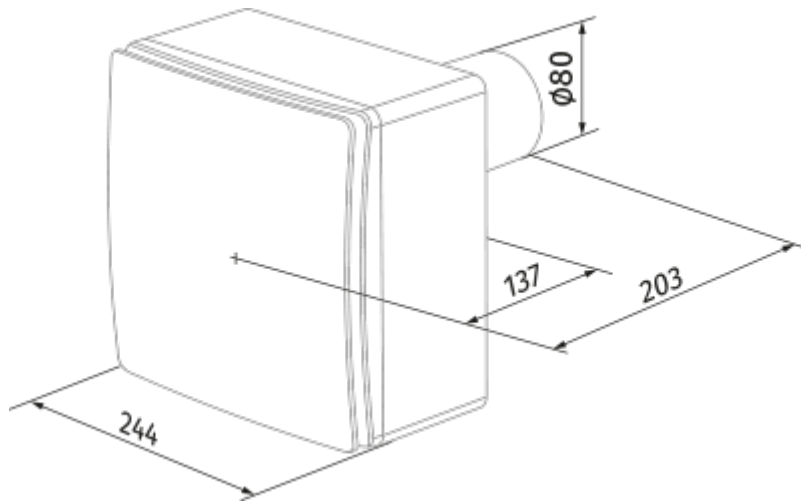

Valeo-E 35/60 K

Mono-pipe ventilation exhaust centrifugal fans

- Maximum airflow: 63
- Sound pressure level LpA at 3 m: 36
- Control: Wired control panel
- Casing material: Plastic
- Backdraft protection: Backdraft damper

	Unit of measurement	Valeo-E 35/60 K	
Connected air duct size	mm	80	
Speed	-	2	
Minimum supply voltage	V	220	
Maximum supply voltage	V	240	
Power supply frequency	Hz	50	
Rated power	W	15	25
Unit current	A	0.12	0.14
Maximum airflow	m ³ /h	35	63
Sound pressure level LpA at 3 m	dB(A)	27	36
Weight	kg	2.7	
Ambient air temperature min	°C	1	
Ambient air temperature max	°C	40	
Ingress protection rating	-	IP55	

Dimensions

Accessories

Speed control switches

Name	Photo	Description
CDP-3/5		Multi-speed switch