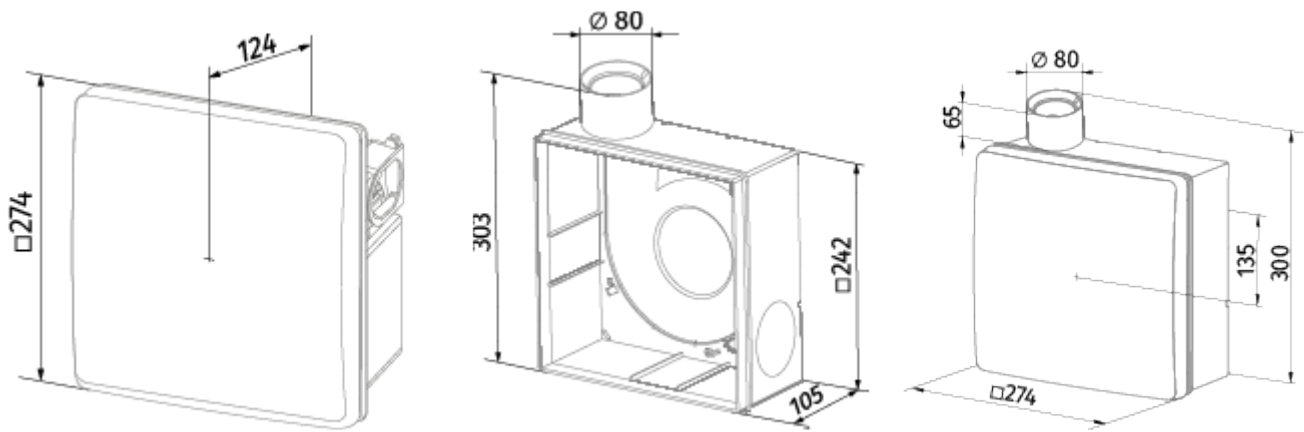

Valeo-BPR 75/100 TR

Mono-pipe ventilation exhaust centrifugal fans

- Maximum airflow: 100
- Sound pressure level LpA at 3 m: 38
- Control: Wired control panel
- Casing material: Plastic
- Backdraft protection: Backdraft damper
- Motion sensor
- Humidity sensor: Built-in
- Timer: Built-in

	Unit of measurement	Valeo-BPR 75/100 TR	
Connected air duct size	mm	80	
Speed	-	2	
Minimum supply voltage	V	220	
Maximum supply voltage	V	240	
Power supply frequency	Hz	50	
Rated power	W	24	29
Unit current	A	0.11	0.13
Maximum airflow	m ³ /h	75	100
Sound pressure level LpA at 3 m	dB(A)	29	38
Weight	kg	2.7	
Ambient air temperature min	°C	1	
Ambient air temperature max	°C	40	
Ingress protection rating	-	IP55	

Dimensions

Accessories

Other accessories

Name	Photo	Description
CDP-3/5		Multi-speed switch