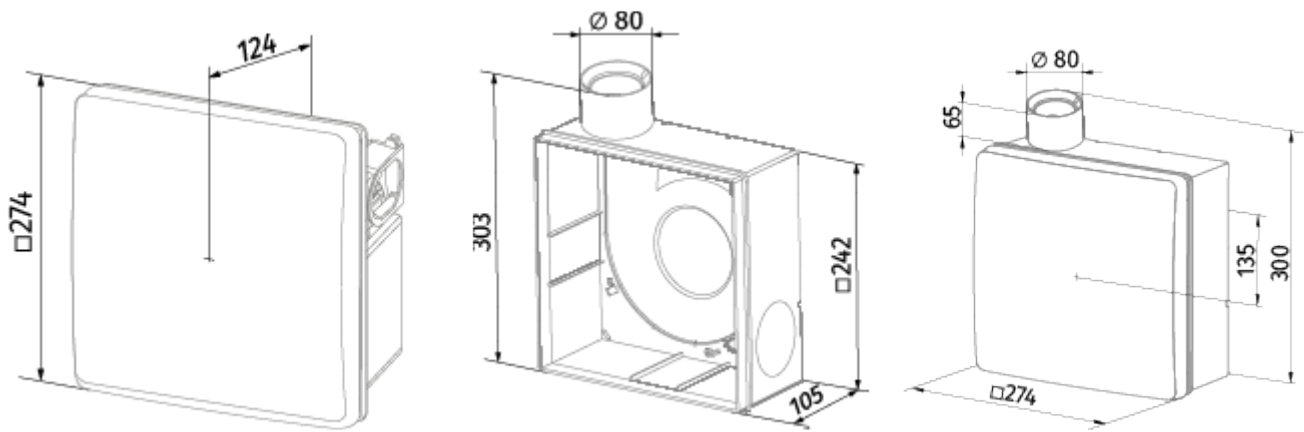

Valeo-BPR 75/100 T

Mono-pipe ventilation exhaust centrifugal fans

- Maximum airflow: 100
- Sound pressure level LpA at 3 m: 38
- Control: Wired control panel
- Casing material: Plastic
- Backdraft protection: Backdraft damper
- Motion sensor
- Humidity sensor: Built-in
- Timer: Built-in

	Unit of measurement	Valeo-BPR 75/100 T	
Connected air duct size	mm	80	
Speed	-	2	
Minimum supply voltage	V	220	
Maximum supply voltage	V	240	
Power supply frequency	Hz	50	
Rated power	W	24	29
Unit current	A	0.11	0.13
Maximum airflow	m ³ /h	75	100
Sound pressure level LpA at 3 m	dB(A)	29	38
Weight	kg	2.7	
Ambient air temperature min	°C	1	
Ambient air temperature max	°C	40	
Ingress protection rating	-	IP55	

Dimensions

Accessories

Other accessories

Name	Photo	Description
CDP-3/5		Multi-speed switch