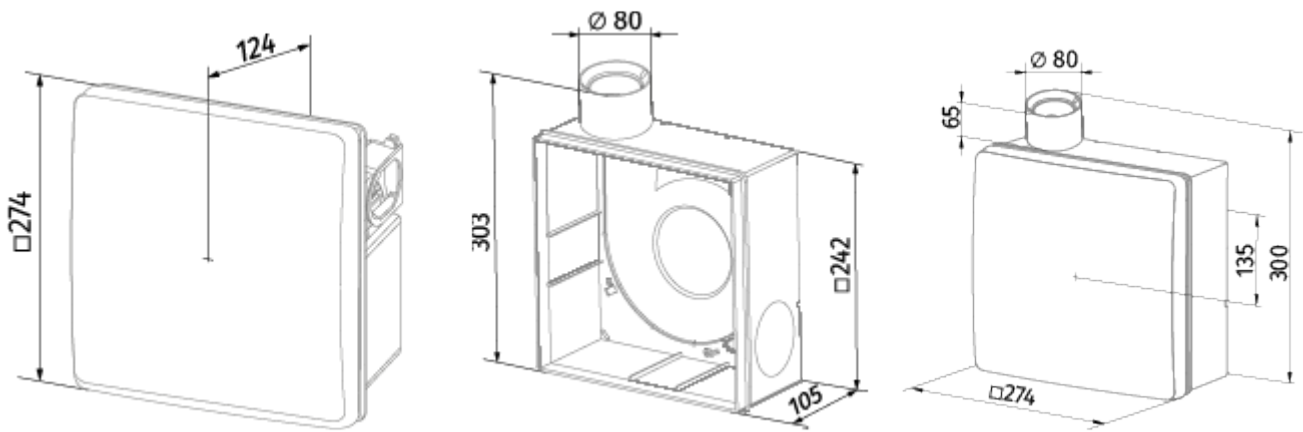

# Valeo-BPR 75/100 K TR

Mono-pipe ventilation exhaust centrifugal fans

- Maximum airflow: 100
- Sound pressure level LpA at 3 m: 38
- Control: Wired control panel
- Casing material: Plastic
- Backdraft protection: Backdraft damper
- Motion sensor
- Humidity sensor: Built-in
- Timer: Built-in

	Unit of measurement	Valeo-BPR 75/100 K TR	
Connected air duct size	mm	80	
Speed	-	2	
Minimum supply voltage	V	220	
Maximum supply voltage	V	240	
Power supply frequency	Hz	50	
Rated power	W	24	29
Unit current	A	0.11	0.13
Maximum airflow	m <sup>3</sup> /h	75	100
Sound pressure level LpA at 3 m	dB(A)	29	38
Weight	kg	2.7	
Ambient air temperature min	°C	1	
Ambient air temperature max	°C	40	
Ingress protection rating	-	IP55	

## Dimensions