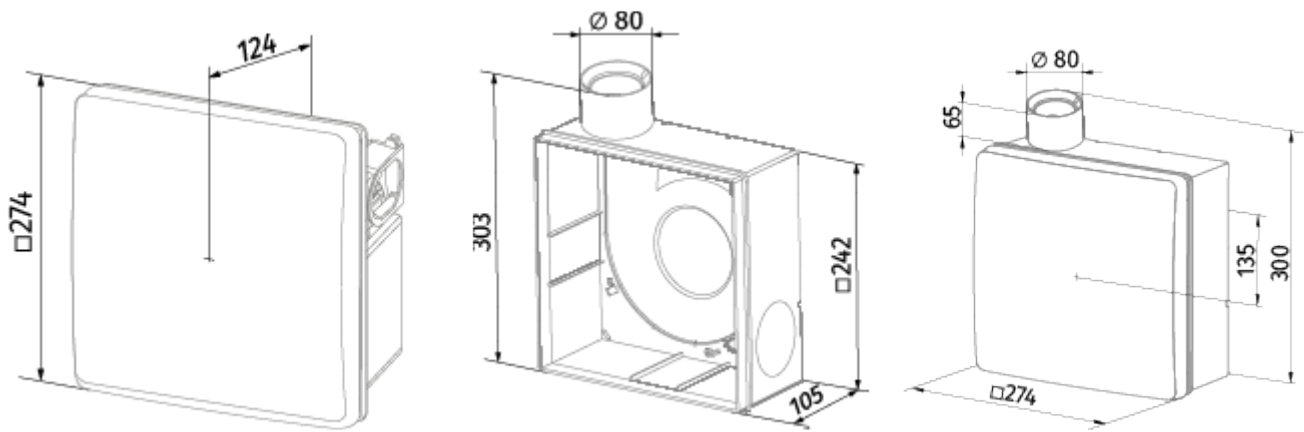

Valeo-BPR 75/100 K

Mono-pipe ventilation exhaust centrifugal fans

- Maximum airflow: 100
- Sound pressure level LpA at 3 m: 38
- Control: Wired control panel
- Casing material: Plastic
- Backdraft protection: Backdraft damper
- Motion sensor
- Humidity sensor: Built-in
- Timer: Built-in

	Unit of measurement	Valeo-BPR 75/100 K	
Connected air duct size	mm	80	
Speed	-	2	
Minimum supply voltage	V	220	
Maximum supply voltage	V	240	
Power supply frequency	Hz	50	
Rated power	W	24	29
Unit current	A	0.11	0.13
Maximum airflow	m ³ /h	75	100
Sound pressure level LpA at 3 m	dB(A)	29	38
Weight	kg	2.7	
Ambient air temperature min	°C	1	
Ambient air temperature max	°C	40	
Ingress protection rating	-	IP55	

Dimensions

Accessories

Other accessories

Name	Photo	Description
CDP-3/5		Multi-speed switch