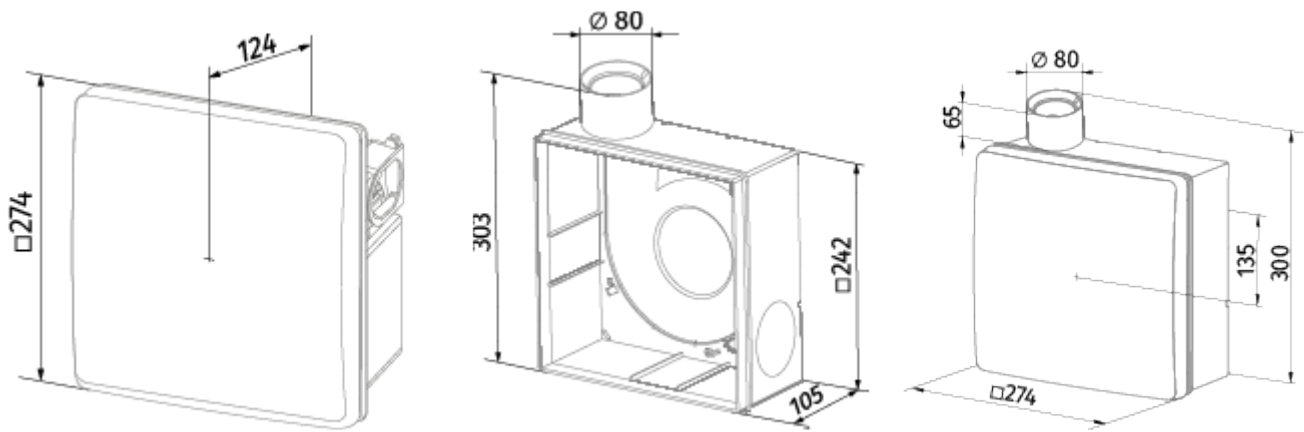

Valeo-BPR 75/100 I

Mono-pipe ventilation exhaust centrifugal fans

- Maximum airflow: 100
- Sound pressure level LpA at 3 m: 38
- Control: Wired control panel
- Casing material: Plastic
- Backdraft protection: Backdraft damper
- Motion sensor
- Humidity sensor: Built-in
- Timer: Built-in

	Unit of measurement	Valeo-BPR 75/100 I	
Connected air duct size	mm	80	
Speed	-	2	
Minimum supply voltage	V	220	
Maximum supply voltage	V	240	
Power supply frequency	Hz	50	
Rated power	W	24	29
Unit current	A	0.11	0.13
Maximum airflow	m ³ /h	75	100
Sound pressure level LpA at 3 m	dB(A)	29	38
Weight	kg	2.7	
Ambient air temperature min	°C	1	
Ambient air temperature max	°C	40	
Ingress protection rating	-	IP55	

Dimensions

Accessories

Other accessories

Name	Photo	Description
CDP-3/5		Multi-speed switch