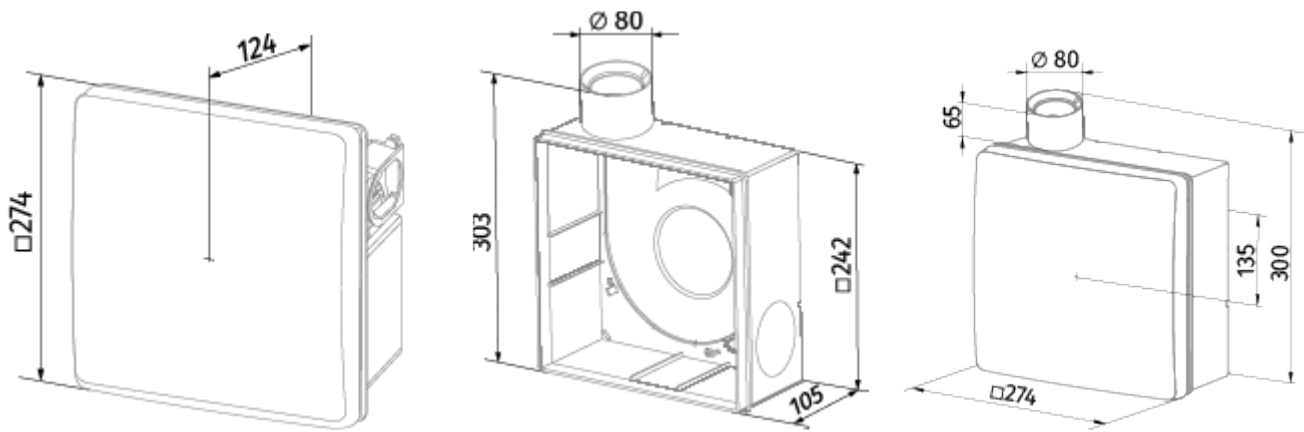

# Valeo-BPR 35/60 TR

Mono-pipe ventilation exhaust centrifugal fans

- Maximum airflow: 63
- Sound pressure level LpA at 3 m: 36
- Control: Wired control panel
- Casing material: Plastic
- Backdraft protection: Backdraft damper
- Motion sensor
- Humidity sensor: Built-in
- Timer: Built-in

	Unit of measurement	Valeo-BPR 35/60 TR	
Connected air duct size	mm	80	
Speed	-	2	
Minimum supply voltage	V	220	
Maximum supply voltage	V	240	
Power supply frequency	Hz	50	
Rated power	W	15	25
Unit current	A	0.12	0.14
Maximum airflow	m <sup>3</sup> /h	35	63
Sound pressure level LpA at 3 m	dB(A)	27	36
Weight	kg	2.7	
Ambient air temperature min	°C	1	
Ambient air temperature max	°C	40	
Ingress protection rating	-	IP55	

## Dimensions