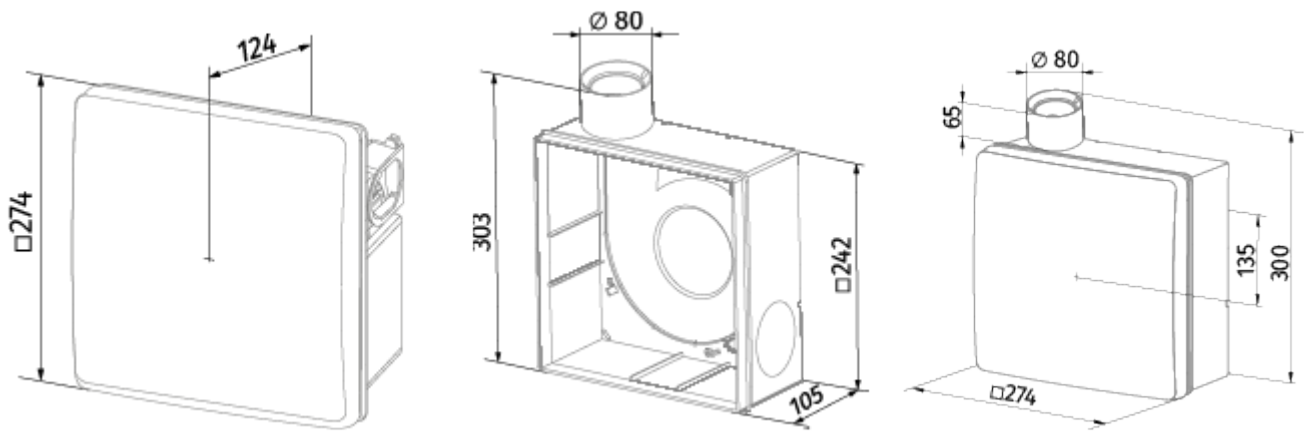

Valeo-BPR 35/60 TR

Mono-pipe ventilation exhaust centrifugal fans

- Maximum airflow: 63
- Sound pressure level LpA at 3 m: 36
- Control: Wired control panel
- Casing material: Plastic
- Backdraft protection: Backdraft damper
- Motion sensor
- Humidity sensor: Built-in
- Timer: Built-in

	Unit of measurement	Valeo-BPR 35/60 TR	
Connected air duct size	mm	80	
Speed	-	2	
Minimum supply voltage	V	220	
Maximum supply voltage	V	240	
Power supply frequency	Hz	50	
Rated power	W	15	25
Unit current	A	0.12	0.14
Maximum airflow	m ³ /h	35	63
Sound pressure level LpA at 3 m	dB(A)	27	36
Weight	kg	2.7	
Ambient air temperature min	°C	1	
Ambient air temperature max	°C	40	
Ingress protection rating	-	IP55	

Dimensions

Accessories

Other accessories

Name	Photo	Description
CDP-3/5		Multi-speed switch