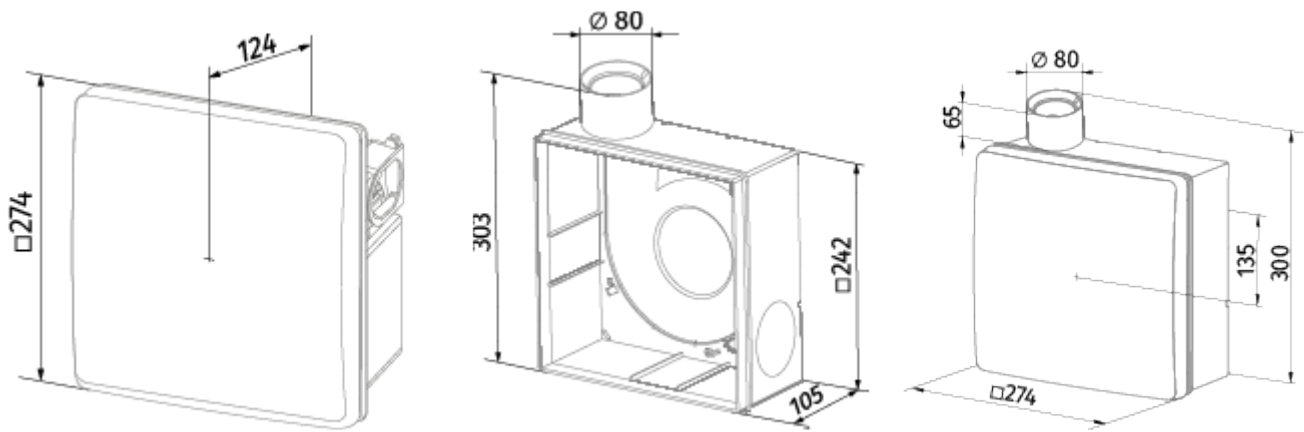

Valeo-BPR 35/60 K H

Mono-pipe ventilation exhaust centrifugal fans

- Maximum airflow: 63
- Sound pressure level LpA at 3 m: 36
- Control: Wired control panel
- Casing material: Plastic
- Backdraft protection: Backdraft damper
- Humidity sensor: Built-in

	Unit of measurement	Valeo-BPR 35/60 K H	
Connected air duct size	mm	80	
Speed	-	2	
Minimum supply voltage	V	220	
Maximum supply voltage	V	240	
Power supply frequency	Hz	50	
Rated power	W	15	25
Unit current	A	0.12	0.14
Maximum airflow	m ³ /h	35	63
Sound pressure level LpA at 3 m	dB(A)	27	36
Weight	kg	2.7	
Ambient air temperature min	°C	1	
Ambient air temperature max	°C	40	
Ingress protection rating	-	IP55	

Dimensions

Accessories

Other accessories

Name	Photo	Description
CDP-3/5		Multi-speed switch