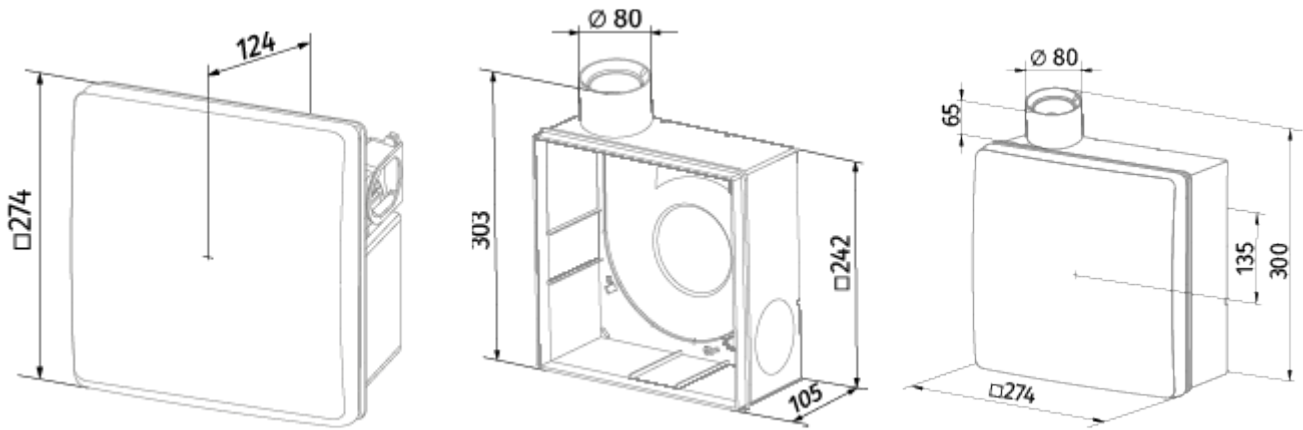

Valeo-BPL 75/100 TR

High-pressure centrifugal fans in a plastic flush-mounted casing with main upward air discharge and additional left-hand air discharge

- Sound pressure level LpA at 3 m: 38
- Control: Wired control panel
- Casing material: Plastic
- Backdraft protection: Backdraft damper
- Motion sensor
- Timer: Built-in

	Unit of measurement	Valeo-BPL 75/100 TR	
Speed	-	1	2
Connected air duct size	mm	80	
Phases	-	1	
Minimum supply voltage	V	220	
Maximum supply voltage	V	240	
Power supply frequency	Hz	50	
Rated power	W	24	29
Unit current	A	0.11	0.13
Maximum airflow	m ³ /h	75	100
Sound pressure level LpA at 3 m	dB(A)	29	38
Weight	kg	2.7	
Ambient air temperature min	°C	1	
Ambient air temperature max	°C	40	
Ingress protection rating	-	IP55	

Dimensions

Accessories

Speed control switches

Name	Photo	Description
CDP-3/5		Multi-speed switch