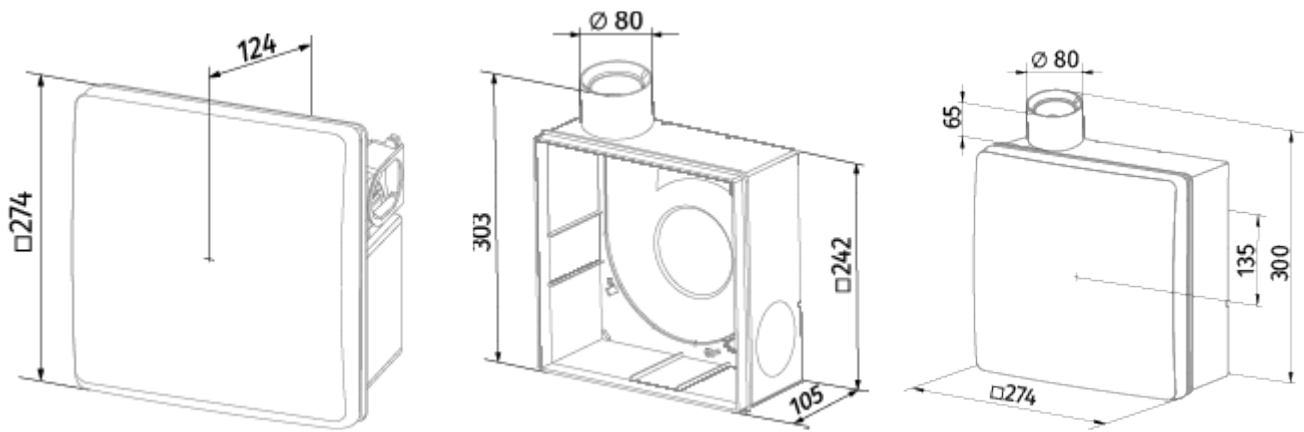

Valeo-BPL 75/100 T

Mono-pipe ventilation exhaust centrifugal fans

- Maximum airflow: 100
- Sound pressure level LpA at 3 m: 38
- Control: Wired control panel
- Casing material: Plastic
- Backdraft protection: Backdraft damper
- Motion sensor
- Humidity sensor: Built-in
- Light sensor: Built-in
- Timer: Built-in

	Unit of measurement	Valeo-BPL 75/100 T	
Connected air duct size	mm	80	
Speed	-	2	
Minimum supply voltage	V	220	
Maximum supply voltage	V	240	
Power supply frequency	Hz	50	
Rated power	W	24	29
Unit current	A	0.11	0.13
Maximum airflow	m ³ /h	75	100
Sound pressure level LpA at 3 m	dB(A)	29	38
Weight	kg	2.7	
Ambient air temperature min	°C	1	
Ambient air temperature max	°C	40	
Ingress protection rating	-	IP55	

Dimensions

Accessories

Other accessories

Name	Photo	Description
CDP-3/5		Multi-speed switch