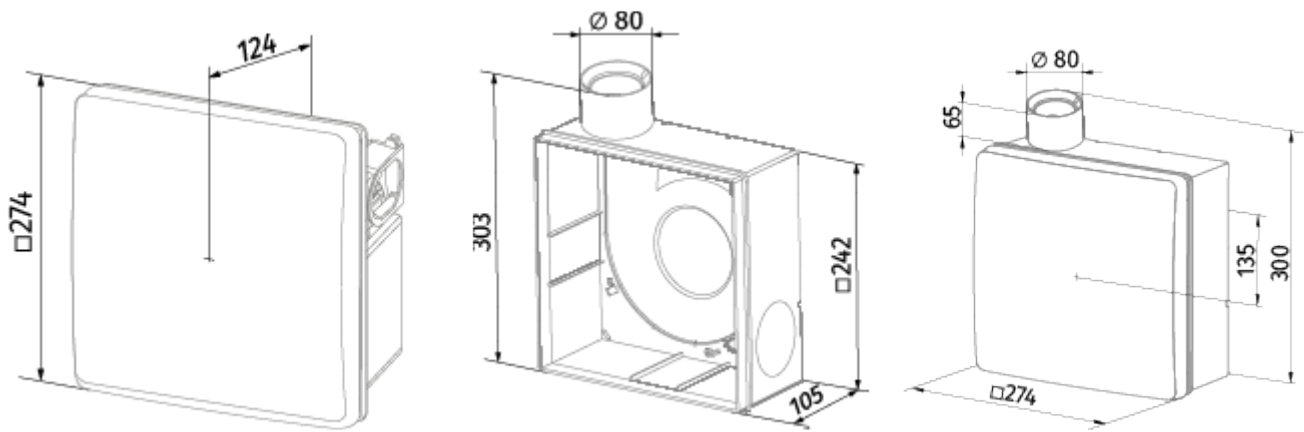

# Valeo-BPL 75/100 K I

Mono-pipe ventilation exhaust centrifugal fans

- Maximum airflow: 100
- Sound pressure level LpA at 3 m: 38
- Control: Wired control panel
- Casing material: Plastic
- Backdraft protection: Backdraft damper
- Humidity sensor: Built-in
- Light sensor: Built-in

	Unit of measurement	Valeo-BPL 75/100 K I	
Connected air duct size	mm	80	
Speed	-	2	
Minimum supply voltage	V	220	
Maximum supply voltage	V	240	
Power supply frequency	Hz	50	
Rated power	W	24	29
Unit current	A	0.11	0.13
Maximum airflow	m <sup>3</sup> /h	75	100
Sound pressure level LpA at 3 m	dB(A)	29	38
Weight	kg	2.7	
Ambient air temperature min	°C	1	
Ambient air temperature max	°C	40	
Ingress protection rating	-	IP55	

## Dimensions