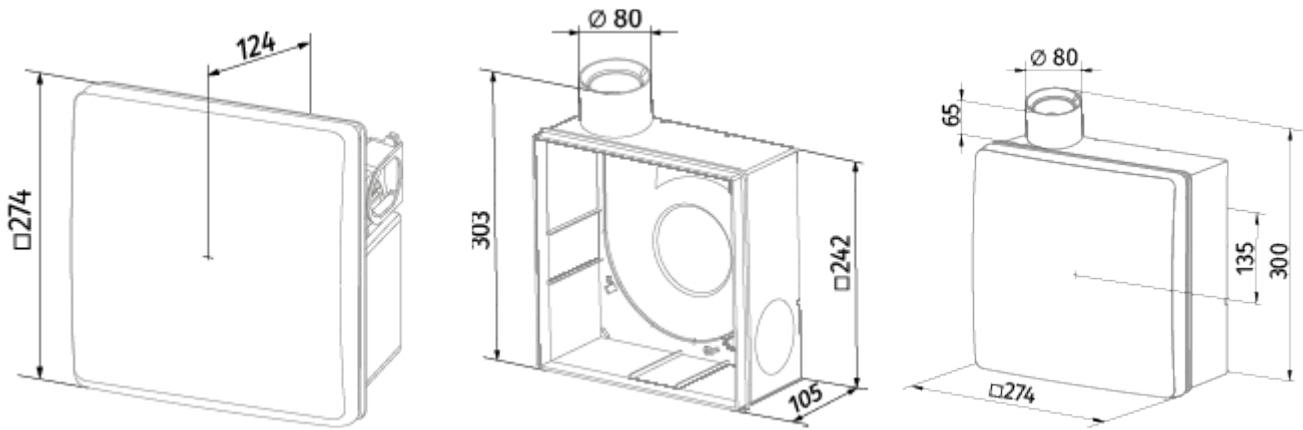

Valeo-BPL 75/100 K H

Mono-pipe ventilation exhaust centrifugal fans

- Maximum airflow: 100
- Sound pressure level LpA at 3 m: 38
- Control: Wired control panel
- Casing material: Plastic
- Backdraft protection: Backdraft damper
- Humidity sensor: Built-in
- Light sensor: Built-in

	Unit of measurement	Valeo-BPL 75/100 K H	
Connected air duct size	mm	80	
Speed	-	2	
Minimum supply voltage	V	220	
Maximum supply voltage	V	240	
Power supply frequency	Hz	50	
Rated power	W	24	29
Unit current	A	0.11	0.13
Maximum airflow	m ³ /h	75	100
Sound pressure level LpA at 3 m	dB(A)	29	38
Weight	kg	2.7	
Ambient air temperature min	°C	1	
Ambient air temperature max	°C	40	
Ingress protection rating	-	IP55	

Dimensions

Accessories

Other accessories

Name	Photo	Description
CDP-3/5		Multi-speed switch