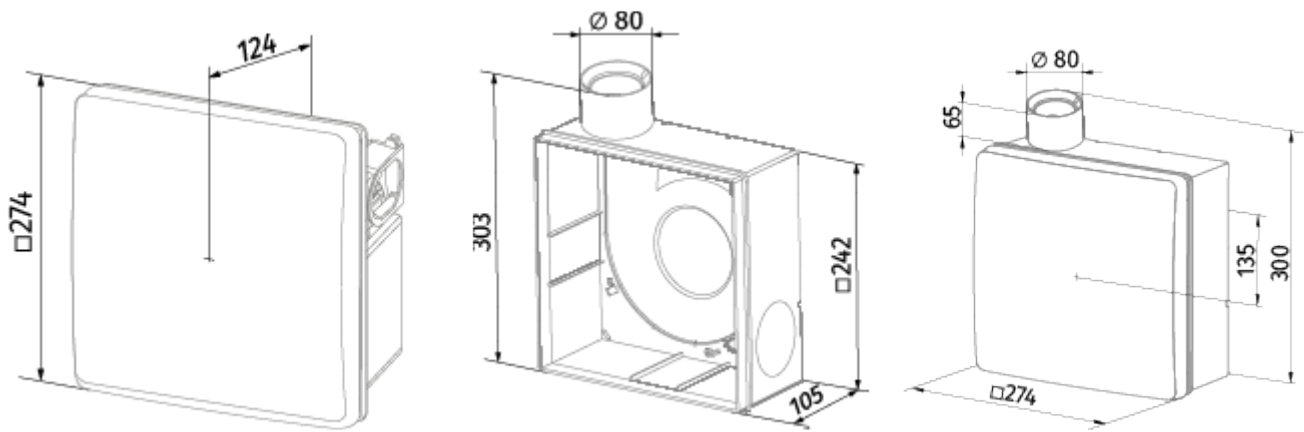

Valeo-BPL 75/100 K

Mono-pipe ventilation exhaust centrifugal fans

- Maximum airflow: 100
- Sound pressure level LpA at 3 m: 38
- Control: Wired control panel
- Casing material: Plastic
- Backdraft protection: Backdraft damper
- Motion sensor
- Humidity sensor: Built-in
- Light sensor: Built-in
- Timer: Built-in

	Unit of measurement	Valeo-BPL 75/100 K	
Connected air duct size	mm	80	
Speed	-	2	
Minimum supply voltage	V	220	
Maximum supply voltage	V	240	
Power supply frequency	Hz	50	
Rated power	W	24	29
Unit current	A	0.11	0.13
Maximum airflow	m ³ /h	75	100
Sound pressure level LpA at 3 m	dB(A)	29	38
Weight	kg	2.7	
Ambient air temperature min	°C	1	
Ambient air temperature max	°C	40	
Ingress protection rating	-	IP55	

Dimensions

Accessories

Other accessories

Name	Photo	Description
CDP-3/5		Multi-speed switch