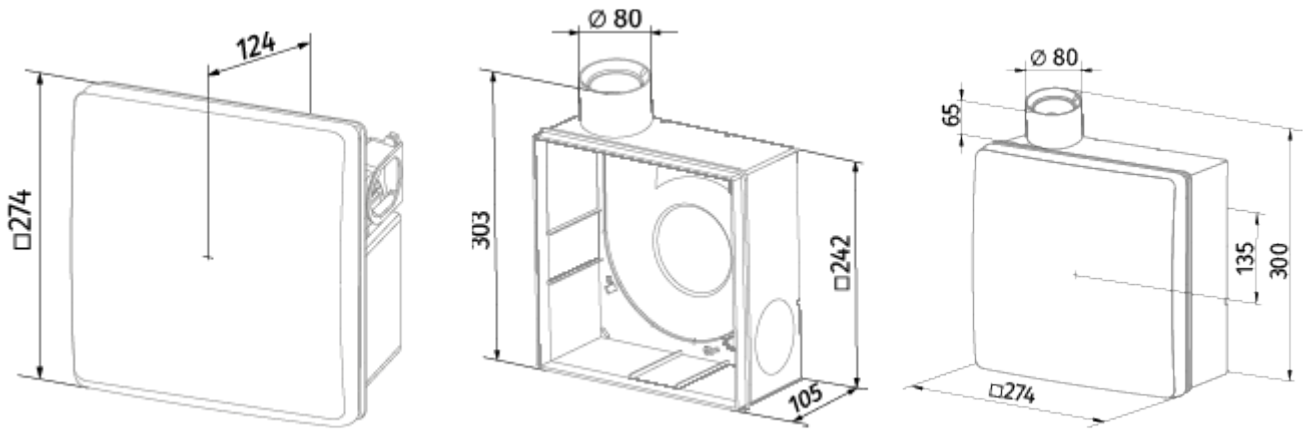

Valeo-BPL 75/100

I

Mono-pipe ventilation exhaust centrifugal fans

- Maximum airflow: 100
- Sound pressure level LpA at 3 m: 38
- Control: Wired control panel
- Casing material: Plastic
- Backdraft protection: Backdraft damper
- Motion sensor
- Humidity sensor: Built-in
- Light sensor: Built-in
- Timer: Built-in

	Unit of measurement	Valeo-BPL 75/100 I	
Connected air duct size	mm	80	
Speed	-	2	
Minimum supply voltage	V	220	
Maximum supply voltage	V	240	
Power supply frequency	Hz	50	
Rated power	W	24	29
Unit current	A	0.11	0.13
Maximum airflow	m ³ /h	75	100
Sound pressure level LpA at 3 m	dB(A)	29	38
Weight	kg	2.7	
Ambient air temperature min	°C	1	
Ambient air temperature max	°C	40	
Ingress protection rating	-	IP55	

Dimensions

Accessories

Speed control switches

Name	Photo	Description
CDP-3/5		Multi-speed switch