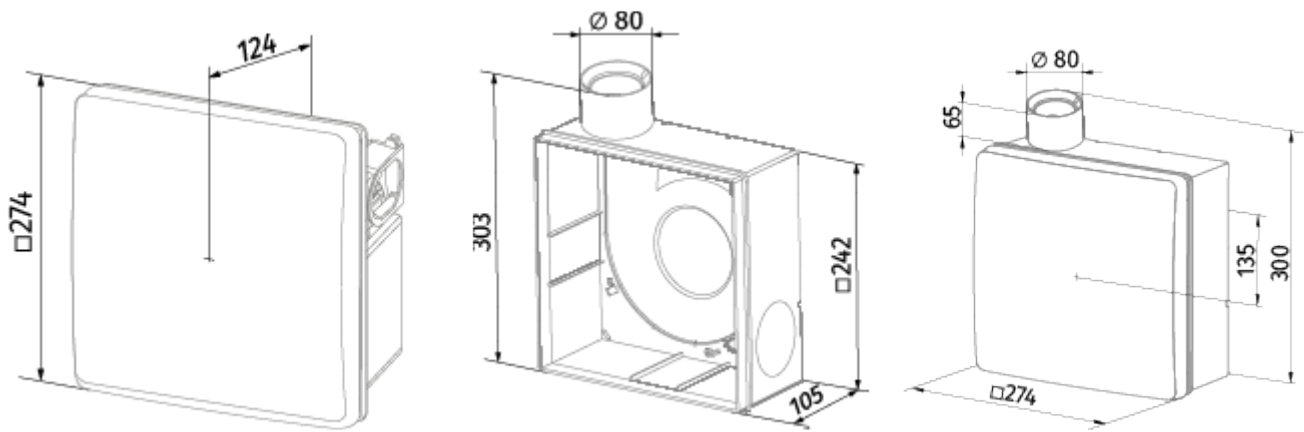

Valeo-BPL 75/100

Mono-pipe ventilation exhaust centrifugal fans

- Maximum airflow: 100
- Sound pressure level LpA at 3 m: 38
- Control: Wired control panel
- Casing material: Plastic
- Backdraft protection: Backdraft damper
- Motion sensor
- Humidity sensor: Built-in
- Light sensor: Built-in
- Timer: Built-in

	Unit of measurement	Valeo-BPL 75/100	
Connected air duct size	mm	80	
Speed	-	2	
Minimum supply voltage	V	220	
Maximum supply voltage	V	240	
Power supply frequency	Hz	50	
Rated power	W	24	29
Unit current	A	0.11	0.13
Maximum airflow	m ³ /h	75	100
Sound pressure level LpA at 3 m	dB(A)	29	38
Weight	kg	2.7	
Ambient air temperature min	°C	1	
Ambient air temperature max	°C	40	
Ingress protection rating	-	IP55	

Dimensions

Accessories

Other accessories

Name	Photo	Description
CDP-3/5		Multi-speed switch