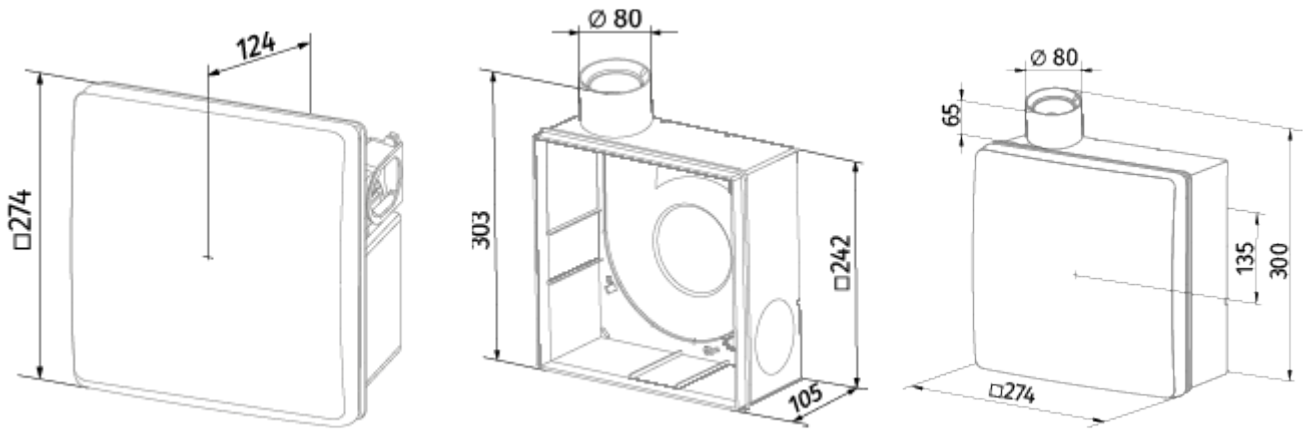

# Valeo-BPL 35/60 K TR

Mono-pipe ventilation exhaust centrifugal fans

- Maximum airflow: 63
- Sound pressure level LpA at 3 m: 36
- Control: Wired control panel
- Casing material: Plastic
- Backdraft protection: Backdraft damper
- Motion sensor
- Humidity sensor: Built-in
- Light sensor: Built-in
- Timer: Built-in

	Unit of measurement	Valeo-BPL 35/60 K TR	
Connected air duct size	mm	80	
Speed	-	2	
Minimum supply voltage	V	220	
Maximum supply voltage	V	240	
Power supply frequency	Hz	50	
Rated power	W	15	25
Unit current	A	0.12	0.14
Maximum airflow	m <sup>3</sup> /h	35	63
Sound pressure level LpA at 3 m	dB(A)	27	36
Weight	kg	2.7	
Ambient air temperature min	°C	1	
Ambient air temperature max	°C	40	
Ingress protection rating	-	IP55	

## Dimensions