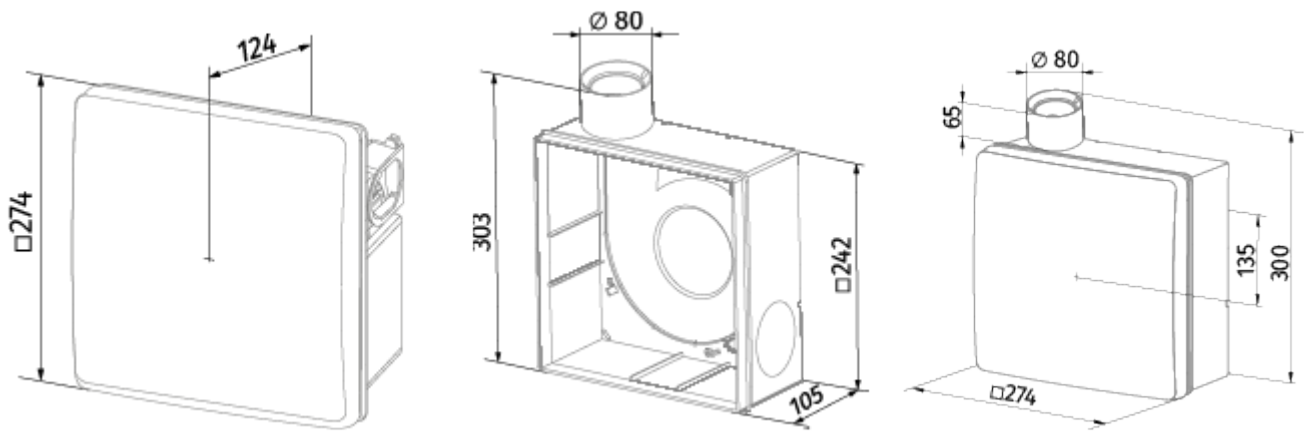

Valeo-BPL 35/60 K H

Mono-pipe ventilation exhaust centrifugal fans

- Maximum airflow: 63
- Sound pressure level LpA at 3 m: 36
- Control: Wired control panel
- Casing material: Plastic
- Backdraft protection: Backdraft damper
- Humidity sensor: Built-in
- Light sensor: Built-in

	Unit of measurement	Valeo-BPL 35/60 K H	
Connected air duct size	mm	80	
Speed	-	2	
Minimum supply voltage	V	220	
Maximum supply voltage	V	240	
Power supply frequency	Hz	50	
Rated power	W	15	25
Unit current	A	0.12	0.14
Maximum airflow	m ³ /h	35	63
Sound pressure level LpA at 3 m	dB(A)	27	36
Weight	kg	2.7	
Ambient air temperature min	°C	1	
Ambient air temperature max	°C	40	
Ingress protection rating	-	IP55	

Dimensions

Accessories

Other accessories

Name	Photo	Description
CDP-3/5		Multi-speed switch