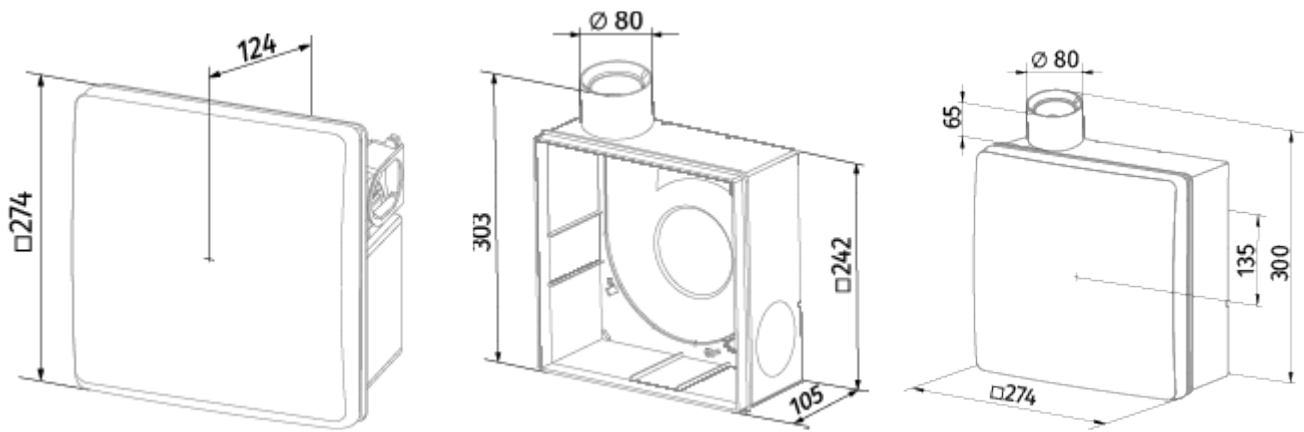

Valeo-BPL 35/60 K H

Mono-pipe ventilation exhaust centrifugal fans

- Maximum airflow: 63
- Sound pressure level LpA at 3 m: 36
- Control: Wired control panel
- Casing material: Plastic
- Backdraft protection: Backdraft damper
- Humidity sensor: Built-in
- Light sensor: Built-in

	Unit of measurement	Valeo-BPL 35/60 K H	
Connected air duct size	mm	80	
Speed	-	2	
Minimum supply voltage	V	220	
Maximum supply voltage	V	240	
Power supply frequency	Hz	50	
Rated power	W	15	25
Unit current	A	0.12	0.14
Maximum airflow	m ³ /h	35	63
Sound pressure level LpA at 3 m	dB(A)	27	36
Weight	kg	2.7	
Ambient air temperature min	°C	1	
Ambient air temperature max	°C	40	
Ingress protection rating	-	IP55	

Dimensions

Accessories

Speed control switches

Name	Photo	Description
CDP-3/5		Multi-speed switch