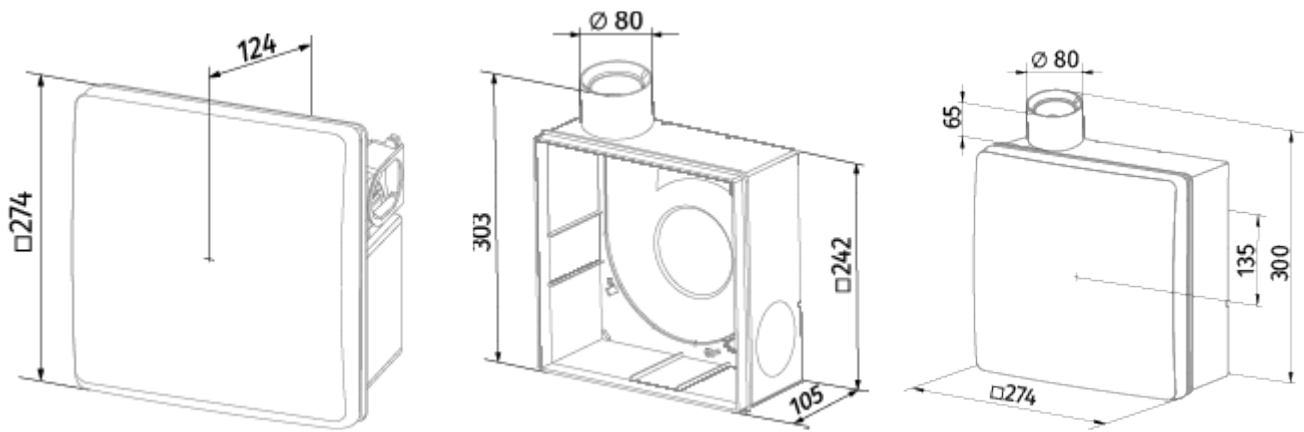

Valeo-BPL 35/60 I

Mono-pipe ventilation exhaust centrifugal fans

- Maximum airflow: 63
- Sound pressure level LpA at 3 m: 36
- Control: Wired control panel
- Casing material: Plastic
- Backdraft protection: Backdraft damper
- Motion sensor
- Humidity sensor: Built-in
- Light sensor: Built-in
- Timer: Built-in

	Unit of measurement	Valeo-BPL 35/60 I	
Connected air duct size	mm	80	
Speed	-	2	
Minimum supply voltage	V	220	
Maximum supply voltage	V	240	
Power supply frequency	Hz	50	
Rated power	W	15	25
Unit current	A	0.12	0.14
Maximum airflow	m ³ /h	35	63
Sound pressure level LpA at 3 m	dB(A)	27	36
Weight	kg	2.7	
Ambient air temperature min	°C	1	
Ambient air temperature max	°C	40	
Ingress protection rating	-	IP55	

Dimensions

Accessories

Other accessories

Name	Photo	Description
CDP-3/5		Multi-speed switch