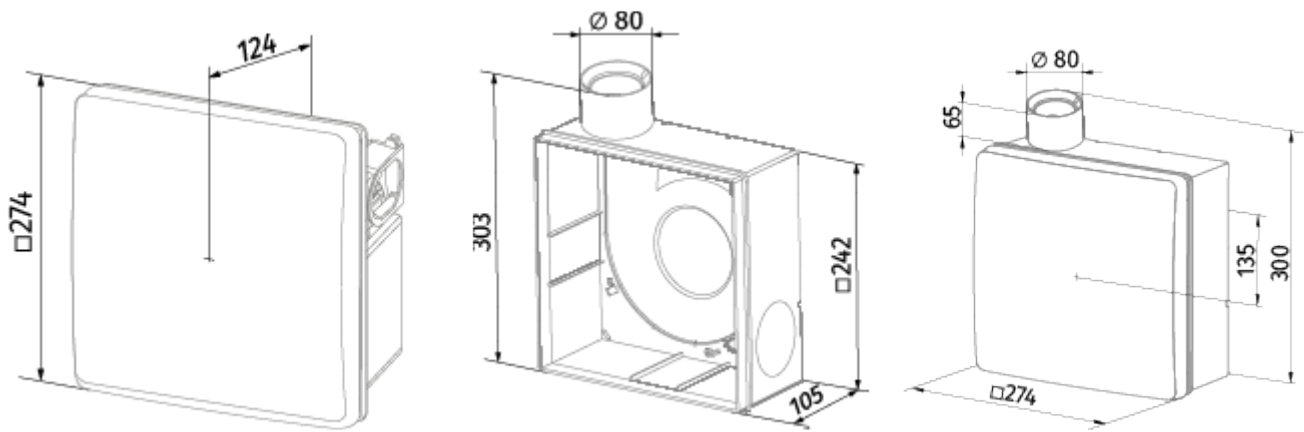

Valeo-BPD 75/100 T

Mono-pipe ventilation exhaust centrifugal fans

- Maximum airflow: 100
- Sound pressure level LpA at 3 m: 38
- Control: Wired control panel
- Casing material: Plastic
- Backdraft protection: Backdraft damper
- Motion sensor
- Humidity sensor: Built-in
- Timer: Built-in

	Unit of measurement	Valeo-BPD 75/100 T	
Connected air duct size	mm	80	
Speed	-	2	
Minimum supply voltage	V	220	
Maximum supply voltage	V	240	
Power supply frequency	Hz	50	
Rated power	W	24	29
Unit current	A	0.11	0.13
Maximum airflow	m ³ /h	75	100
Sound pressure level LpA at 3 m	dB(A)	29	38
Weight	kg	2.7	
Ambient air temperature min	°C	1	
Ambient air temperature max	°C	40	
Ingress protection rating	-	IP55	

Dimensions

Accessories

Other accessories

Name	Photo	Description
CDP-3/5		Multi-speed switch