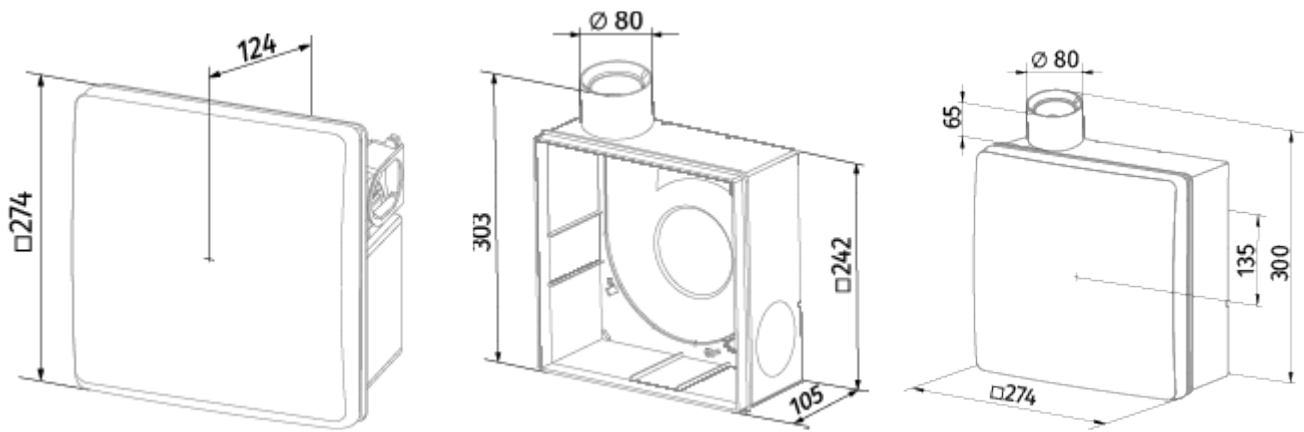

Valeo-BPD 75/100 K H

Mono-pipe ventilation exhaust centrifugal fans

- Maximum airflow: 100
- Sound pressure level LpA at 3 m: 38
- Control: Wired control panel
- Casing material: Plastic
- Backdraft protection: Backdraft damper
- Humidity sensor: Built-in

	Unit of measurement	Valeo-BPD 75/100 K H	
Connected air duct size	mm	80	
Speed	-	2	
Minimum supply voltage	V	220	
Maximum supply voltage	V	240	
Power supply frequency	Hz	50	
Rated power	W	24	29
Unit current	A	0.11	0.13
Maximum airflow	m ³ /h	75	100
Sound pressure level LpA at 3 m	dB(A)	29	38
Weight	kg	2.7	
Ambient air temperature min	°C	1	
Ambient air temperature max	°C	40	
Ingress protection rating	-	IP55	

Dimensions

Accessories

Speed control switches

Name	Photo	Description
CDP-3/5		Multi-speed switch