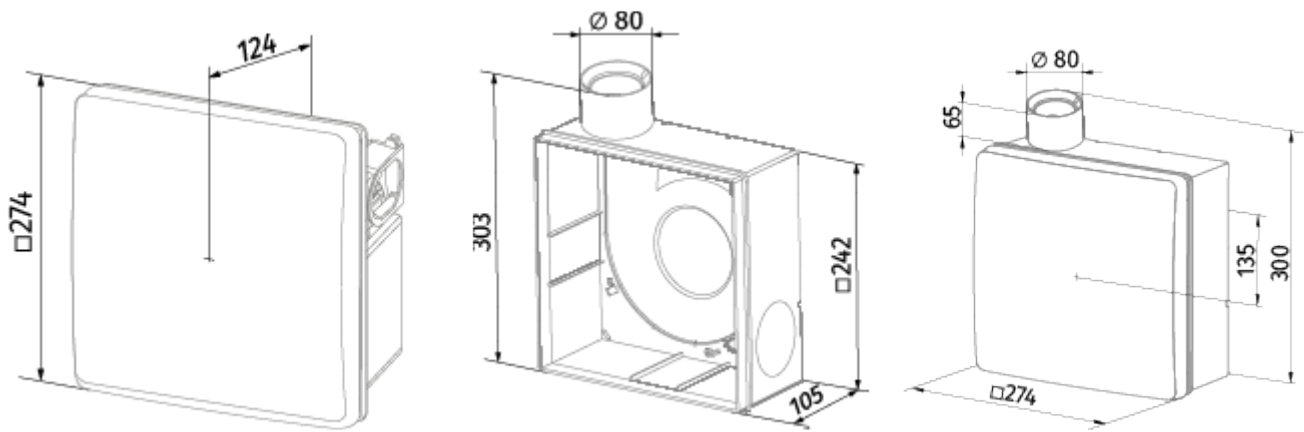

Valeo-BPD 35/60 T

Mono-pipe ventilation exhaust centrifugal fans

- Maximum airflow: 63
- Sound pressure level LpA at 3 m: 36
- Control: Wired control panel
- Casing material: Plastic
- Backdraft protection: Backdraft damper
- Motion sensor
- Humidity sensor: Built-in
- Timer: Built-in

	Unit of measurement	Valeo-BPD 35/60 T	
Connected air duct size	mm	80	
Speed	-	2	
Minimum supply voltage	V	220	
Maximum supply voltage	V	240	
Power supply frequency	Hz	50	
Rated power	W	15	25
Unit current	A	0.12	0.14
Maximum airflow	m ³ /h	35	63
Sound pressure level LpA at 3 m	dB(A)	27	36
Weight	kg	2.7	
Ambient air temperature min	°C	1	
Ambient air temperature max	°C	40	
Ingress protection rating	-	IP55	

Dimensions

Accessories

Other accessories

Name	Photo	Description
CDP-3/5		Multi-speed switch