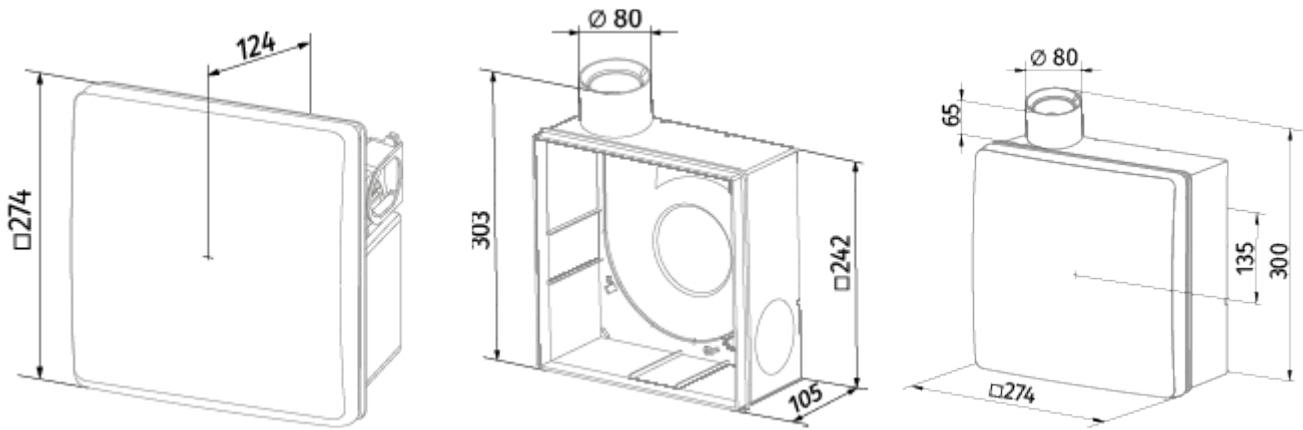

Valeo-BPD 35/60 K T

Mono-pipe ventilation exhaust centrifugal fans

- Maximum airflow: 63
- Sound pressure level LpA at 3 m: 36
- Control: Wired control panel
- Casing material: Plastic
- Backdraft protection: Backdraft damper
- Motion sensor
- Humidity sensor: Built-in
- Timer: Built-in

	Unit of measurement	Valeo-BPD 35/60 K T	
Connected air duct size	mm	80	
Speed	-	2	
Minimum supply voltage	V	220	
Maximum supply voltage	V	240	
Power supply frequency	Hz	50	
Rated power	W	15	25
Unit current	A	0.12	0.14
Maximum airflow	m ³ /h	35	63
Sound pressure level LpA at 3 m	dB(A)	27	36
Weight	kg	2.7	
Ambient air temperature min	°C	1	
Ambient air temperature max	°C	40	
Ingress protection rating	-	IP55	

Dimensions

Accessories

Other accessories

Name	Photo	Description
CDP-3/5		Multi-speed switch