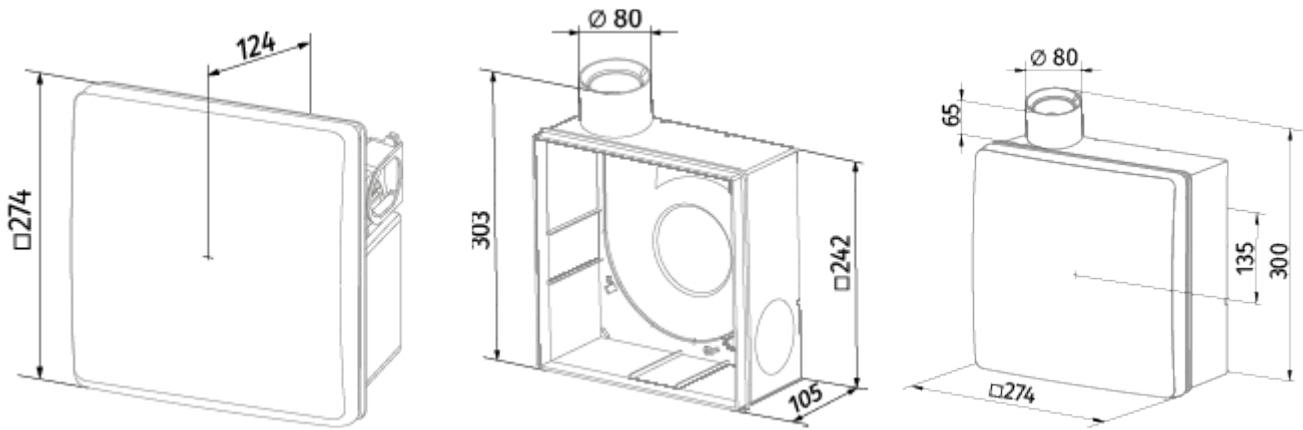

Valeo-BPD 35/60 K

Mono-pipe ventilation exhaust centrifugal fans

- Maximum airflow: 63
- Sound pressure level LpA at 3 m: 36
- Control: Wired control panel
- Casing material: Plastic
- Backdraft protection: Backdraft damper
- Motion sensor
- Humidity sensor: Built-in
- Timer: Built-in

	Unit of measurement	Valeo-BPD 35/60 K	
Connected air duct size	mm	80	
Speed	-	2	
Minimum supply voltage	V	220	
Maximum supply voltage	V	240	
Power supply frequency	Hz	50	
Rated power	W	15	25
Unit current	A	0.12	0.14
Maximum airflow	m ³ /h	35	63
Sound pressure level LpA at 3 m	dB(A)	27	36
Weight	kg	2.7	
Ambient air temperature min	°C	1	
Ambient air temperature max	°C	40	
Ingress protection rating	-	IP55	

Dimensions

Accessories

Other accessories

Name	Photo	Description
CDP-3/5		Multi-speed switch