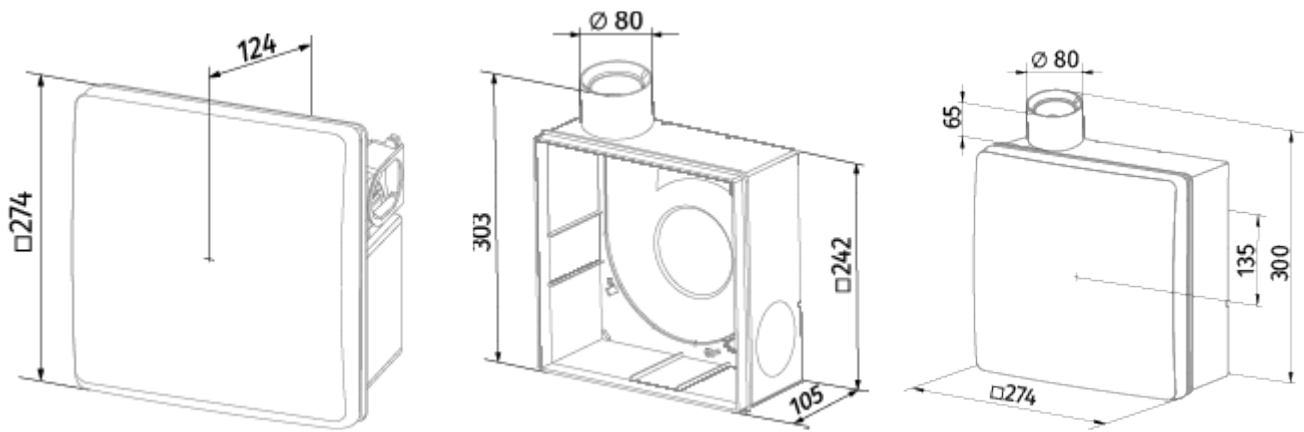

## Valeo-BPD 35/60

Mono-pipe ventilation exhaust centrifugal fans

- Maximum airflow: 63
- Sound pressure level LpA at 3 m: 36
- Control: Wired control panel
- Casing material: Plastic
- Backdraft protection: Backdraft damper
- Motion sensor
- Humidity sensor: Built-in
- Timer: Built-in

	Unit of measurement	Valeo-BPD 35/60	
Connected air duct size	mm	80	
Speed	-	2	
Minimum supply voltage	V	220	
Maximum supply voltage	V	240	
Power supply frequency	Hz	50	
Rated power	W	15	25
Unit current	A	0.12	0.14
Maximum airflow	m <sup>3</sup> /h	35	63
Sound pressure level LpA at 3 m	dB(A)	27	36
Weight	kg	2.7	
Ambient air temperature min	°C	1	
Ambient air temperature max	°C	40	
Ingress protection rating	-	IP55	

### Dimensions