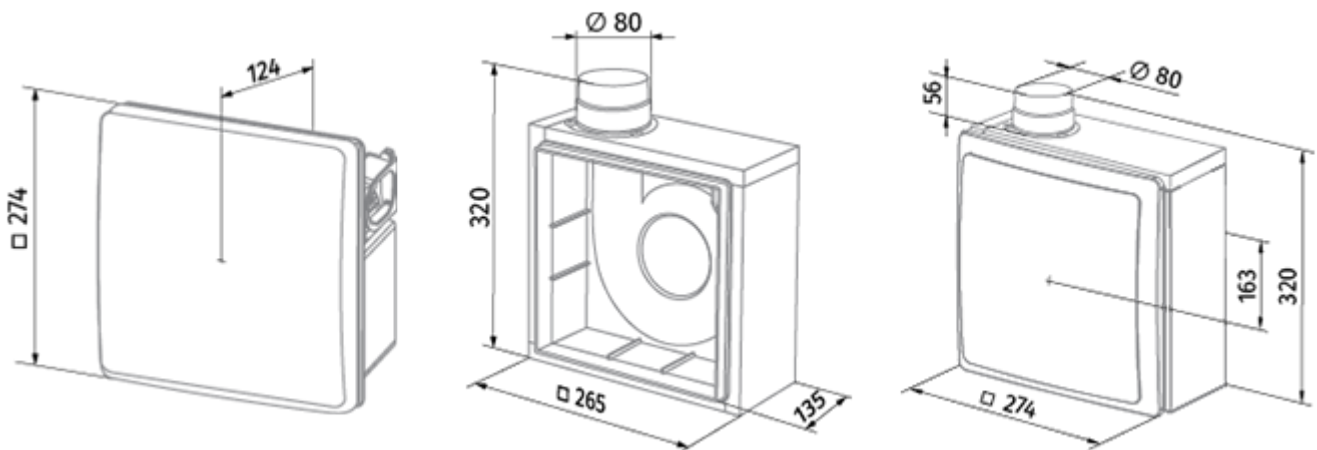

Valeo-BFR 75/100 T

Mono-pipe ventilation exhaust centrifugal fans

- Maximum airflow: 100
- Sound pressure level LpA at 3 m: 38
- Control: Wired control panel
- Casing material: Plastic
- Backdraft protection: Backdraft damper
- Motion sensor
- Humidity sensor: Built-in
- Timer: Built-in

	Unit of measurement	Valeo-BFR 75/100 T	
Connected air duct size	mm	80	
Speed	-	2	
Minimum supply voltage	V	220	
Maximum supply voltage	V	240	
Power supply frequency	Hz	50	
Rated power	W	24	29
Unit current	A	0.11	0.13
Maximum airflow	m ³ /h	75	100
Sound pressure level LpA at 3 m	dB(A)	29	38
Weight	kg	2.7	
Ambient air temperature min	°C	1	
Ambient air temperature max	°C	40	
Ingress protection rating	-	IP55	

Dimensions

Accessories

Speed control switches

Name	Photo	Description
CDP-3/5		Multi-speed switch