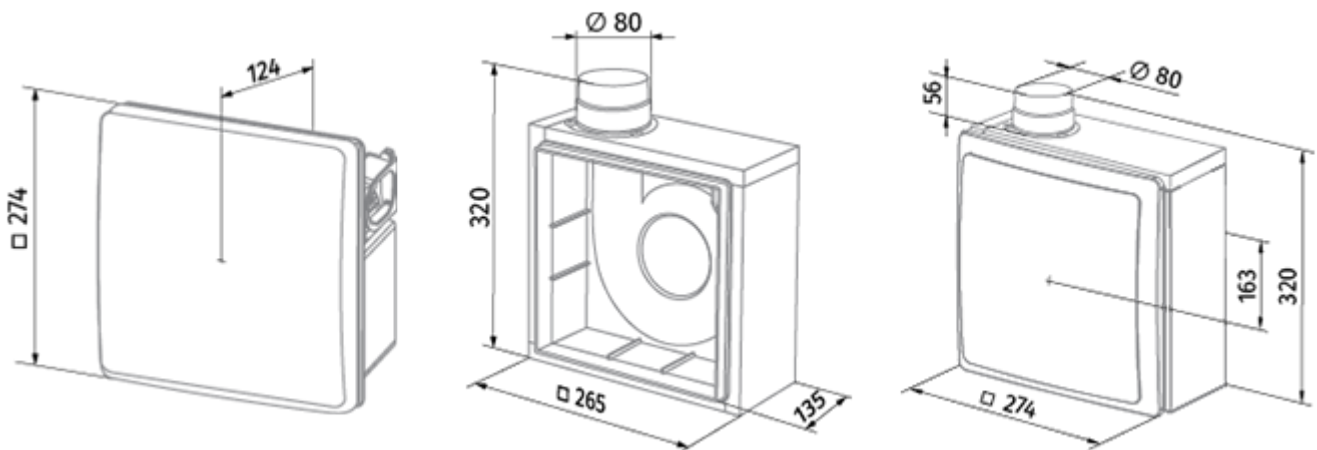

## I

Mono-pipe ventilation exhaust centrifugal fans

- Maximum airflow: 100
- Sound pressure level LpA at 3 m: 38
- Control: Wired control panel
- Casing material: Plastic
- Backdraft protection: Backdraft damper
- Humidity sensor: Built-in

	Unit of measurement	Valeo-BFR 75/100 I	
Connected air duct size	mm	80	
Speed	-	2	
Minimum supply voltage	V	220	
Maximum supply voltage	V	240	
Power supply frequency	Hz	50	
Rated power	W	24	29
Unit current	A	0.11	0.13
Maximum airflow	m <sup>3</sup> /h	75	100
Sound pressure level LpA at 3 m	dB(A)	29	38
Weight	kg	2.7	
Ambient air temperature min	°C	1	
Ambient air temperature max	°C	40	
Ingress protection rating	-	IP55	

## Dimensions