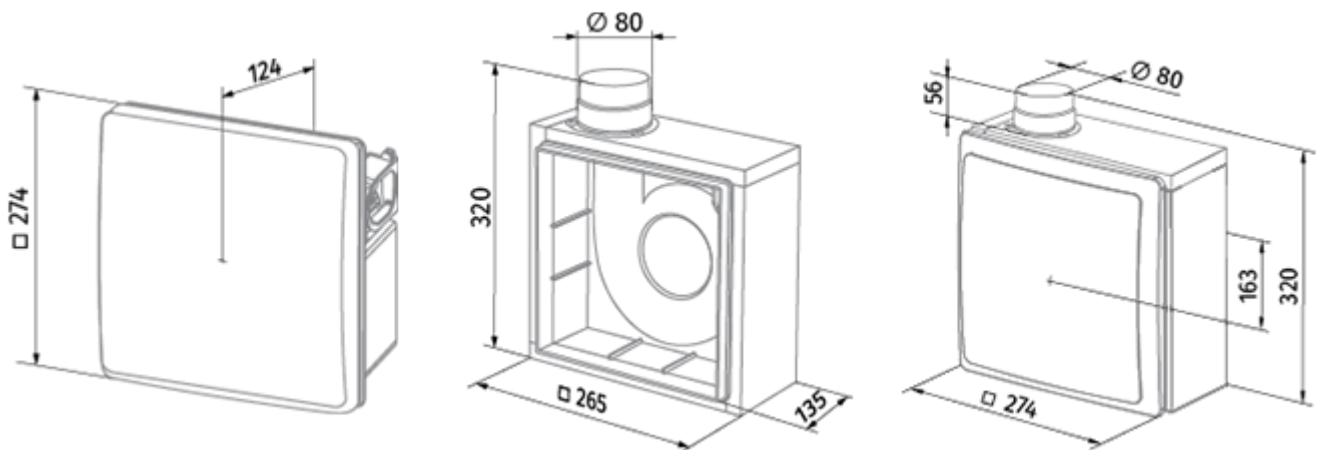

Valeo-BFR 75/100

Mono-pipe ventilation exhaust centrifugal fans

- Maximum airflow: 100
- Sound pressure level LpA at 3 m: 38
- Control: Wired control panel
- Casing material: Plastic
- Backdraft protection: Backdraft damper
- Motion sensor
- Humidity sensor: Built-in
- Timer: Built-in

	Unit of measurement	Valeo-BFR 75/100	
Connected air duct size	mm	80	
Speed	-	2	
Minimum supply voltage	V	220	
Maximum supply voltage	V	240	
Power supply frequency	Hz	50	
Rated power	W	24	29
Unit current	A	0.11	0.13
Maximum airflow	m ³ /h	75	100
Sound pressure level LpA at 3 m	dB(A)	29	38
Weight	kg	2.7	
Ambient air temperature min	°C	1	
Ambient air temperature max	°C	40	
Ingress protection rating	-	IP55	

Dimensions

Accessories

Other accessories

Name	Photo	Description
CDP-3/5		Multi-speed switch