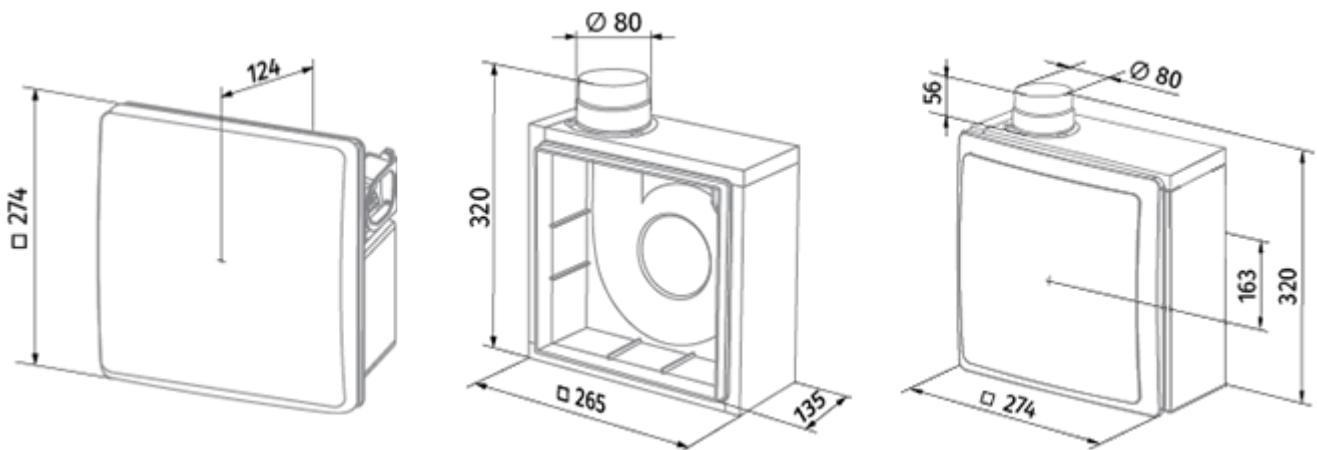

## Valeo-BFR 75/100

Mono-pipe ventilation exhaust centrifugal fans

- Maximum airflow: 100
- Sound pressure level LpA at 3 m: 38
- Control: Wired control panel
- Casing material: Plastic
- Backdraft protection: Backdraft damper
- Motion sensor
- Humidity sensor: Built-in
- Timer: Built-in

|                                 | Unit of measurement | Valeo-BFR 75/100 |      |
|---------------------------------|---------------------|------------------|------|
| Connected air duct size         | mm                  | 80               |      |
| Speed                           | -                   | 2                |      |
| Minimum supply voltage          | V                   | 220              |      |
| Maximum supply voltage          | V                   | 240              |      |
| Power supply frequency          | Hz                  | 50               |      |
| Rated power                     | W                   | 24               | 29   |
| Unit current                    | A                   | 0.11             | 0.13 |
| Maximum airflow                 | m <sup>3</sup> /h   | 75               | 100  |
| Sound pressure level LpA at 3 m | dB(A)               | 29               | 38   |
| Weight                          | kg                  | 2.7              |      |
| Ambient air temperature min     | °C                  | 1                |      |
| Ambient air temperature max     | °C                  | 40               |      |
| Ingress protection rating       | -                   | IP55             |      |

### Dimensions