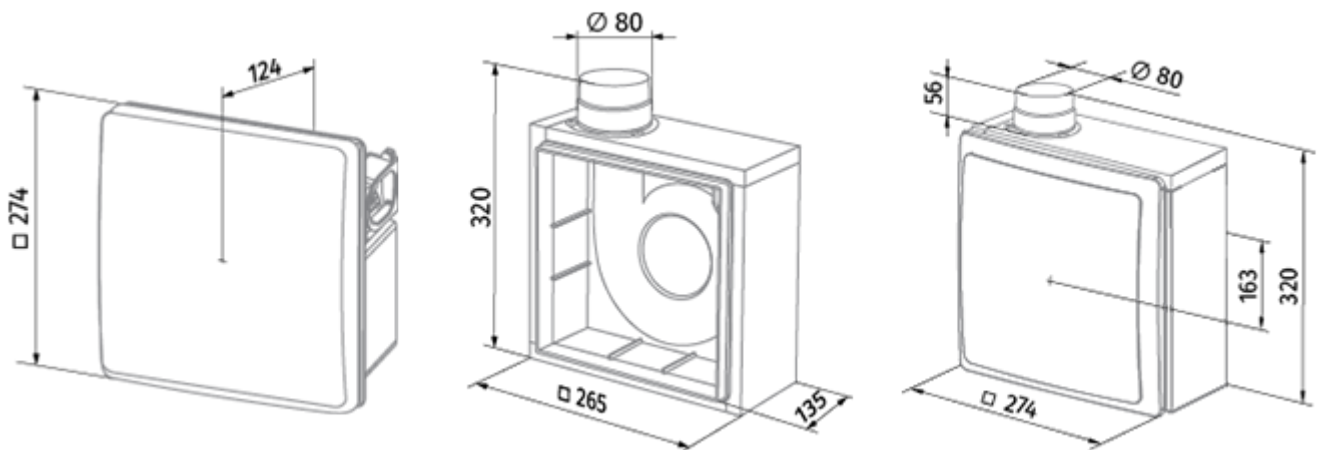

Valeo-BFR 75/100

Mono-pipe ventilation exhaust centrifugal fans

- Maximum airflow: 100
- Sound pressure level LpA at 3 m: 38
- Control: Wired control panel
- Casing material: Plastic
- Backdraft protection: Backdraft damper
- Motion sensor
- Humidity sensor: Built-in
- Timer: Built-in

	Unit of measurement	Valeo-BFR 75/100	
Connected air duct size	mm	80	
Speed	-	2	
Minimum supply voltage	V	220	
Maximum supply voltage	V	240	
Power supply frequency	Hz	50	
Rated power	W	24	29
Unit current	A	0.11	0.13
Maximum airflow	m ³ /h	75	100
Sound pressure level LpA at 3 m	dB(A)	29	38
Weight	kg	2.7	
Ambient air temperature min	°C	1	
Ambient air temperature max	°C	40	
Ingress protection rating	-	IP55	

Dimensions

Accessories

Speed control switches

Name	Photo	Description
CDP-3/5		Multi-speed switch