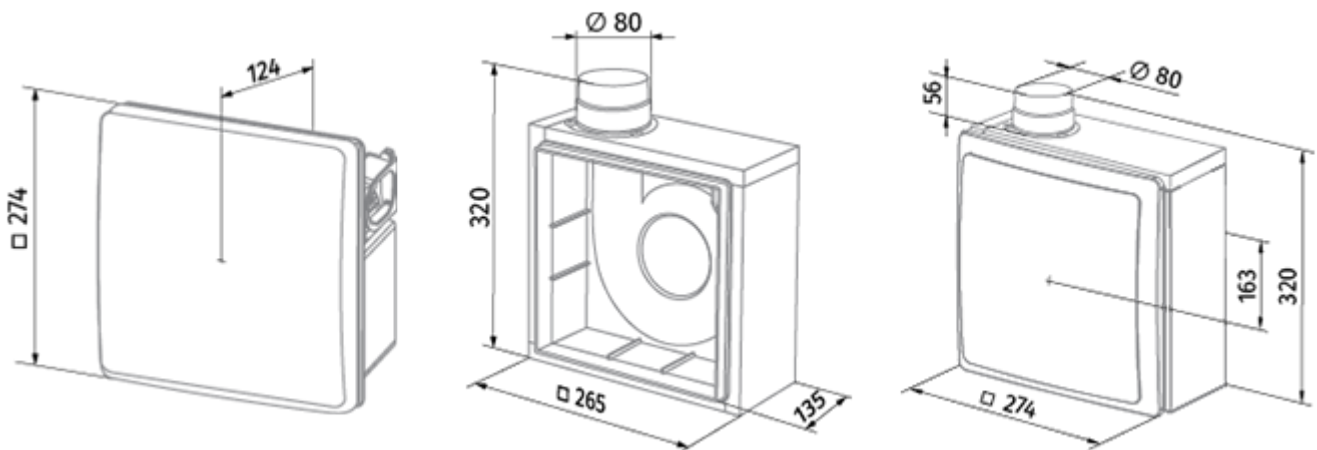

# Valeo-BFR 35/60 TR

Mono-pipe ventilation exhaust centrifugal fans

- Maximum airflow: 63
- Sound pressure level LpA at 3 m: 36
- Control: Wired control panel
- Casing material: Plastic
- Backdraft protection: Backdraft damper
- Motion sensor
- Humidity sensor: Built-in
- Timer: Built-in

	Unit of measurement	Valeo-BFR 35/60 TR	
Connected air duct size	mm	80	
Speed	-	2	
Minimum supply voltage	V	220	
Maximum supply voltage	V	240	
Power supply frequency	Hz	50	
Rated power	W	15	25
Unit current	A	0.12	0.14
Maximum airflow	m <sup>3</sup> /h	35	63
Sound pressure level LpA at 3 m	dB(A)	27	36
Weight	kg	2.7	
Ambient air temperature min	°C	1	
Ambient air temperature max	°C	40	
Ingress protection rating	-	IP55	

## Dimensions