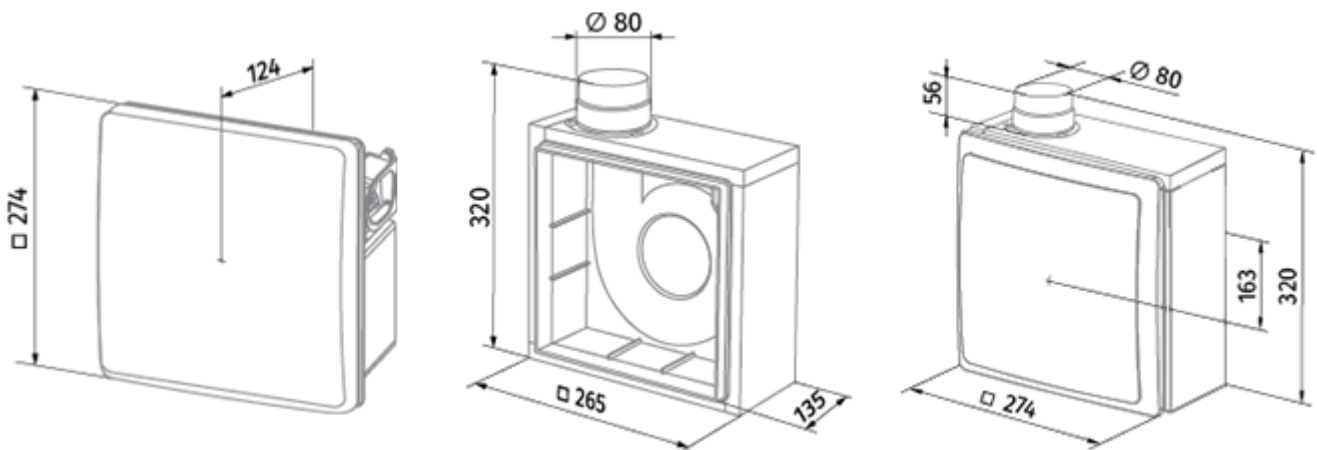

# Valeo-BFR 35/60 T

Mono-pipe ventilation exhaust centrifugal fans

- Maximum airflow: 63
- Sound pressure level LpA at 3 m: 36
- Control: Wired control panel
- Casing material: Plastic
- Backdraft protection: Backdraft damper
- Motion sensor
- Humidity sensor: Built-in
- Timer: Built-in

	Unit of measurement	Valeo-BFR 35/60 T	
Connected air duct size	mm	80	
Speed	-	2	
Minimum supply voltage	V	220	
Maximum supply voltage	V	240	
Power supply frequency	Hz	50	
Rated power	W	15	25
Unit current	A	0.12	0.14
Maximum airflow	m <sup>3</sup> /h	35	63
Sound pressure level LpA at 3 m	dB(A)	27	36
Weight	kg	2.7	
Ambient air temperature min	°C	1	
Ambient air temperature max	°C	40	
Ingress protection rating	-	IP55	

## Dimensions