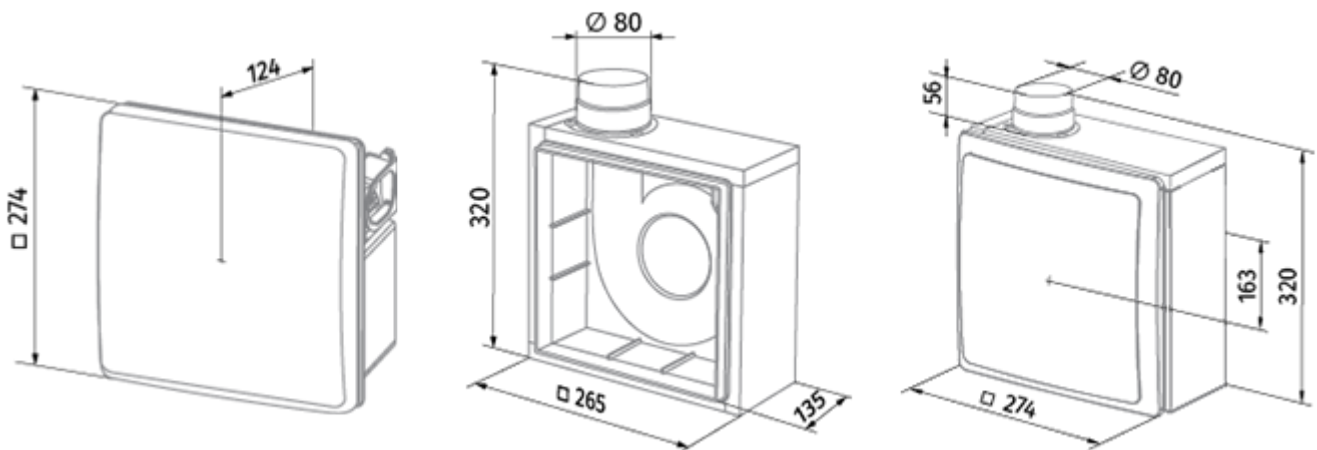

Valeo-BFR 35/60 T

Mono-pipe ventilation exhaust centrifugal fans

- Maximum airflow: 63
- Sound pressure level LpA at 3 m: 36
- Control: Wired control panel
- Casing material: Plastic
- Backdraft protection: Backdraft damper
- Motion sensor
- Humidity sensor: Built-in
- Timer: Built-in

	Unit of measurement	Valeo-BFR 35/60 T	
Connected air duct size	mm	80	
Speed	-	2	
Minimum supply voltage	V	220	
Maximum supply voltage	V	240	
Power supply frequency	Hz	50	
Rated power	W	15	25
Unit current	A	0.12	0.14
Maximum airflow	m ³ /h	35	63
Sound pressure level LpA at 3 m	dB(A)	27	36
Weight	kg	2.7	
Ambient air temperature min	°C	1	
Ambient air temperature max	°C	40	
Ingress protection rating	-	IP55	

Dimensions

Accessories

Speed control switches

Name	Photo	Description
CDP-3/5		Multi-speed switch