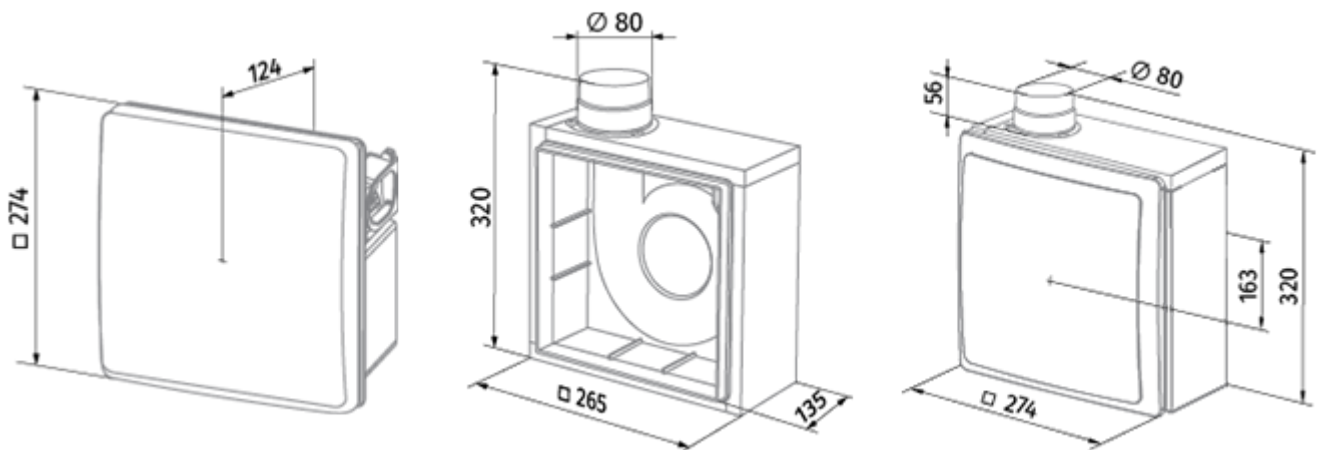

Valeo-BFR 35/60

Mono-pipe ventilation exhaust centrifugal fans

- Maximum airflow: 63
- Sound pressure level LpA at 3 m: 36
- Control: Wired control panel
- Casing material: Plastic
- Backdraft protection: Backdraft damper
- Motion sensor
- Humidity sensor: Built-in
- Timer: Built-in

	Unit of measurement	Valeo-BFR 35/60	
Connected air duct size	mm	80	
Speed	-	2	
Minimum supply voltage	V	220	
Maximum supply voltage	V	240	
Power supply frequency	Hz	50	
Rated power	W	15	25
Unit current	A	0.12	0.14
Maximum airflow	m ³ /h	35	63
Sound pressure level LpA at 3 m	dB(A)	27	36
Weight	kg	2.7	
Ambient air temperature min	°C	1	
Ambient air temperature max	°C	40	
Ingress protection rating	-	IP55	

Dimensions

Accessories

Other accessories

Name	Photo	Description
CDP-3/5		Multi-speed switch