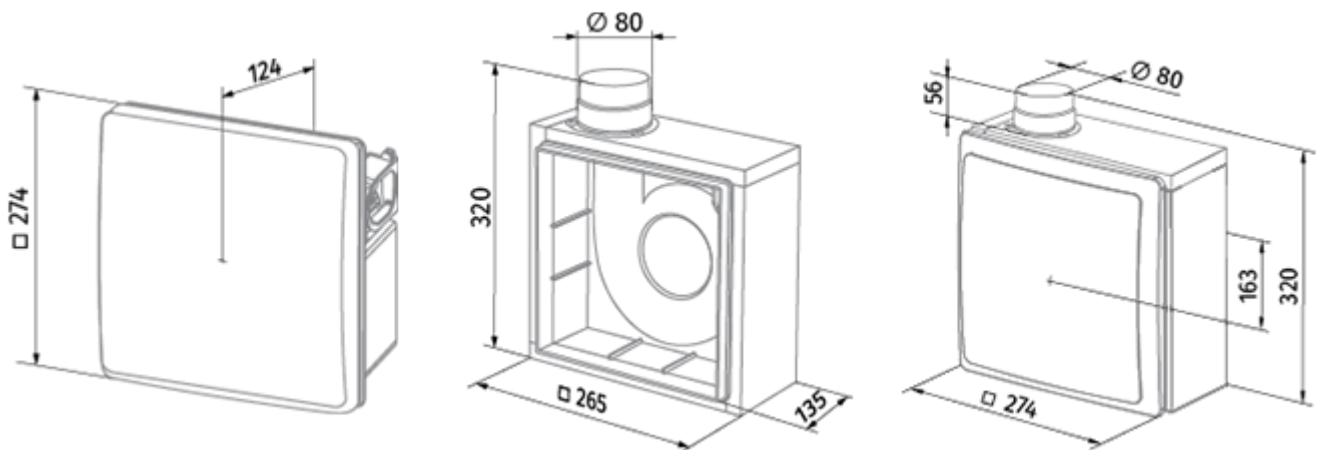

# Valeo-BFL 75/100 TR

Mono-pipe ventilation exhaust centrifugal fans

- Maximum airflow: 100
- Sound pressure level LpA at 3 m: 38
- Control: Wired control panel
- Casing material: Plastic
- Backdraft protection: Backdraft damper
- Motion sensor
- Humidity sensor: Built-in
- Light sensor: Built-in
- Timer: Built-in

	Unit of measurement	Valeo-BFL 75/100 TR	
Connected air duct size	mm	80	
Speed	-	2	
Minimum supply voltage	V	220	
Maximum supply voltage	V	240	
Power supply frequency	Hz	50	
Rated power	W	24	29
Unit current	A	0.11	0.13
Maximum airflow	m <sup>3</sup> /h	75	100
Sound pressure level LpA at 3 m	dB(A)	29	38
Weight	kg	2.7	
Ambient air temperature min	°C	1	
Ambient air temperature max	°C	40	
Ingress protection rating	-	IP55	

## Dimensions