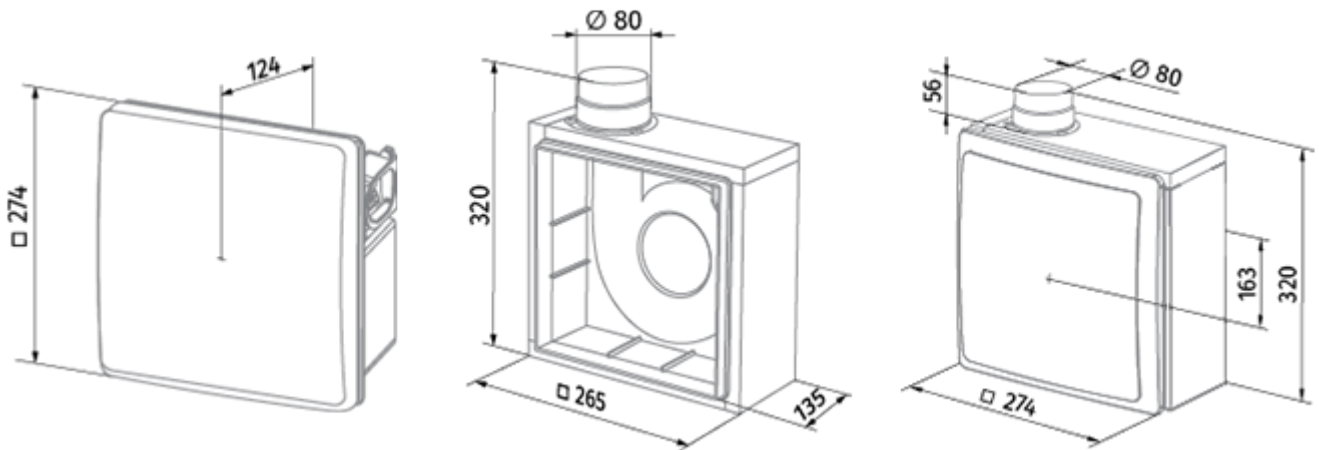

Valeo-BFL 75/100 TR

Mono-pipe ventilation exhaust centrifugal fans

- Maximum airflow: 100
- Sound pressure level LpA at 3 m: 38
- Control: Wired control panel
- Casing material: Plastic
- Backdraft protection: Backdraft damper
- Motion sensor
- Humidity sensor: Built-in
- Light sensor: Built-in
- Timer: Built-in

	Unit of measurement	Valeo-BFL 75/100 TR	
Connected air duct size	mm	80	
Speed	-	2	
Minimum supply voltage	V	220	
Maximum supply voltage	V	240	
Power supply frequency	Hz	50	
Rated power	W	24	29
Unit current	A	0.11	0.13
Maximum airflow	m ³ /h	75	100
Sound pressure level LpA at 3 m	dB(A)	29	38
Weight	kg	2.7	
Ambient air temperature min	°C	1	
Ambient air temperature max	°C	40	
Ingress protection rating	-	IP55	

Dimensions

Accessories

Other accessories

Name	Photo	Description
CDP-3/5		Multi-speed switch