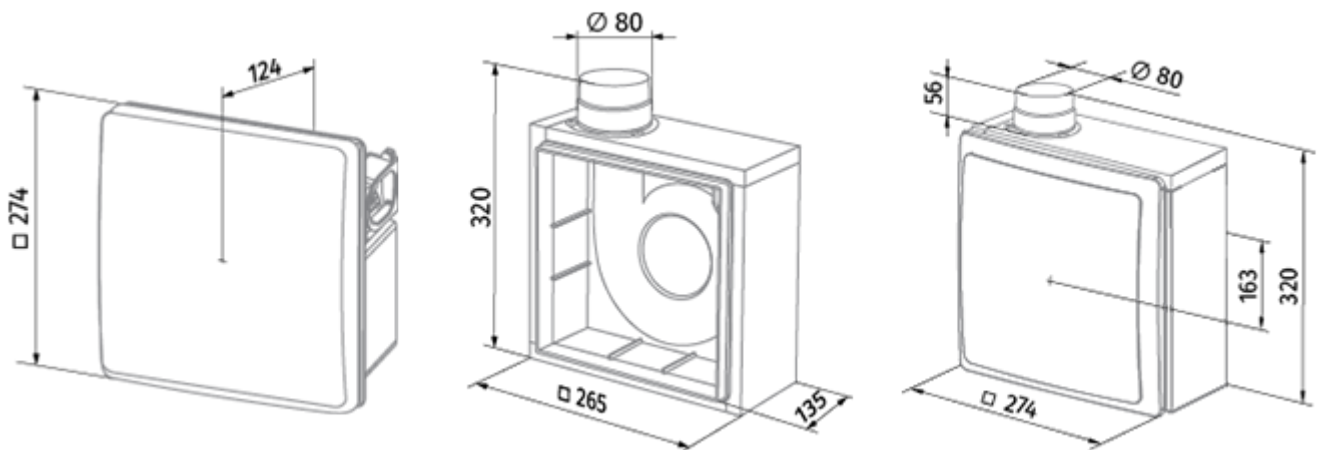

Valeo-BFL 75/100 T

Mono-pipe ventilation exhaust centrifugal fans

- Maximum airflow: 100
- Sound pressure level LpA at 3 m: 38
- Control: Wired control panel
- Casing material: Plastic
- Backdraft protection: Backdraft damper
- Motion sensor
- Humidity sensor: Built-in
- Light sensor: Built-in
- Timer: Built-in

	Unit of measurement	Valeo-BFL 75/100 T	
Connected air duct size	mm	80	
Speed	-	2	
Minimum supply voltage	V	220	
Maximum supply voltage	V	240	
Power supply frequency	Hz	50	
Rated power	W	24	29
Unit current	A	0.11	0.13
Maximum airflow	m ³ /h	75	100
Sound pressure level LpA at 3 m	dB(A)	29	38
Weight	kg	2.7	
Ambient air temperature min	°C	1	
Ambient air temperature max	°C	40	
Ingress protection rating	-	IP55	

Dimensions

Accessories

Other accessories

Name	Photo	Description
CDP-3/5		Multi-speed switch