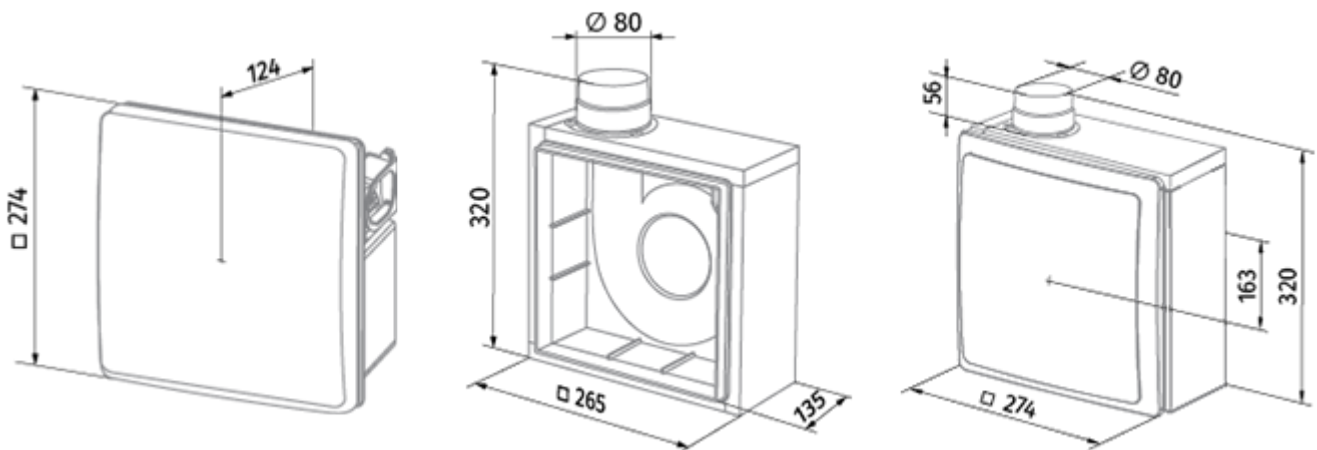

Valeo-BFL 75/100 H

Mono-pipe ventilation exhaust centrifugal fans

- Maximum airflow: 100
- Sound pressure level LpA at 3 m: 38
- Control: Wired control panel
- Casing material: Plastic
- Backdraft protection: Backdraft damper
- Humidity sensor: Built-in
- Light sensor: Built-in

	Unit of measurement	Valeo-BFL 75/100 H	
Connected air duct size	mm	80	
Speed	-	2	
Minimum supply voltage	V	220	
Maximum supply voltage	V	240	
Power supply frequency	Hz	50	
Rated power	W	24	29
Unit current	A	0.11	0.13
Maximum airflow	m ³ /h	75	100
Sound pressure level LpA at 3 m	dB(A)	29	38
Weight	kg	2.7	
Ambient air temperature min	°C	1	
Ambient air temperature max	°C	40	
Ingress protection rating	-	IP55	

Dimensions

Accessories

Speed control switches

Name	Photo	Description
CDP-3/5		Multi-speed switch